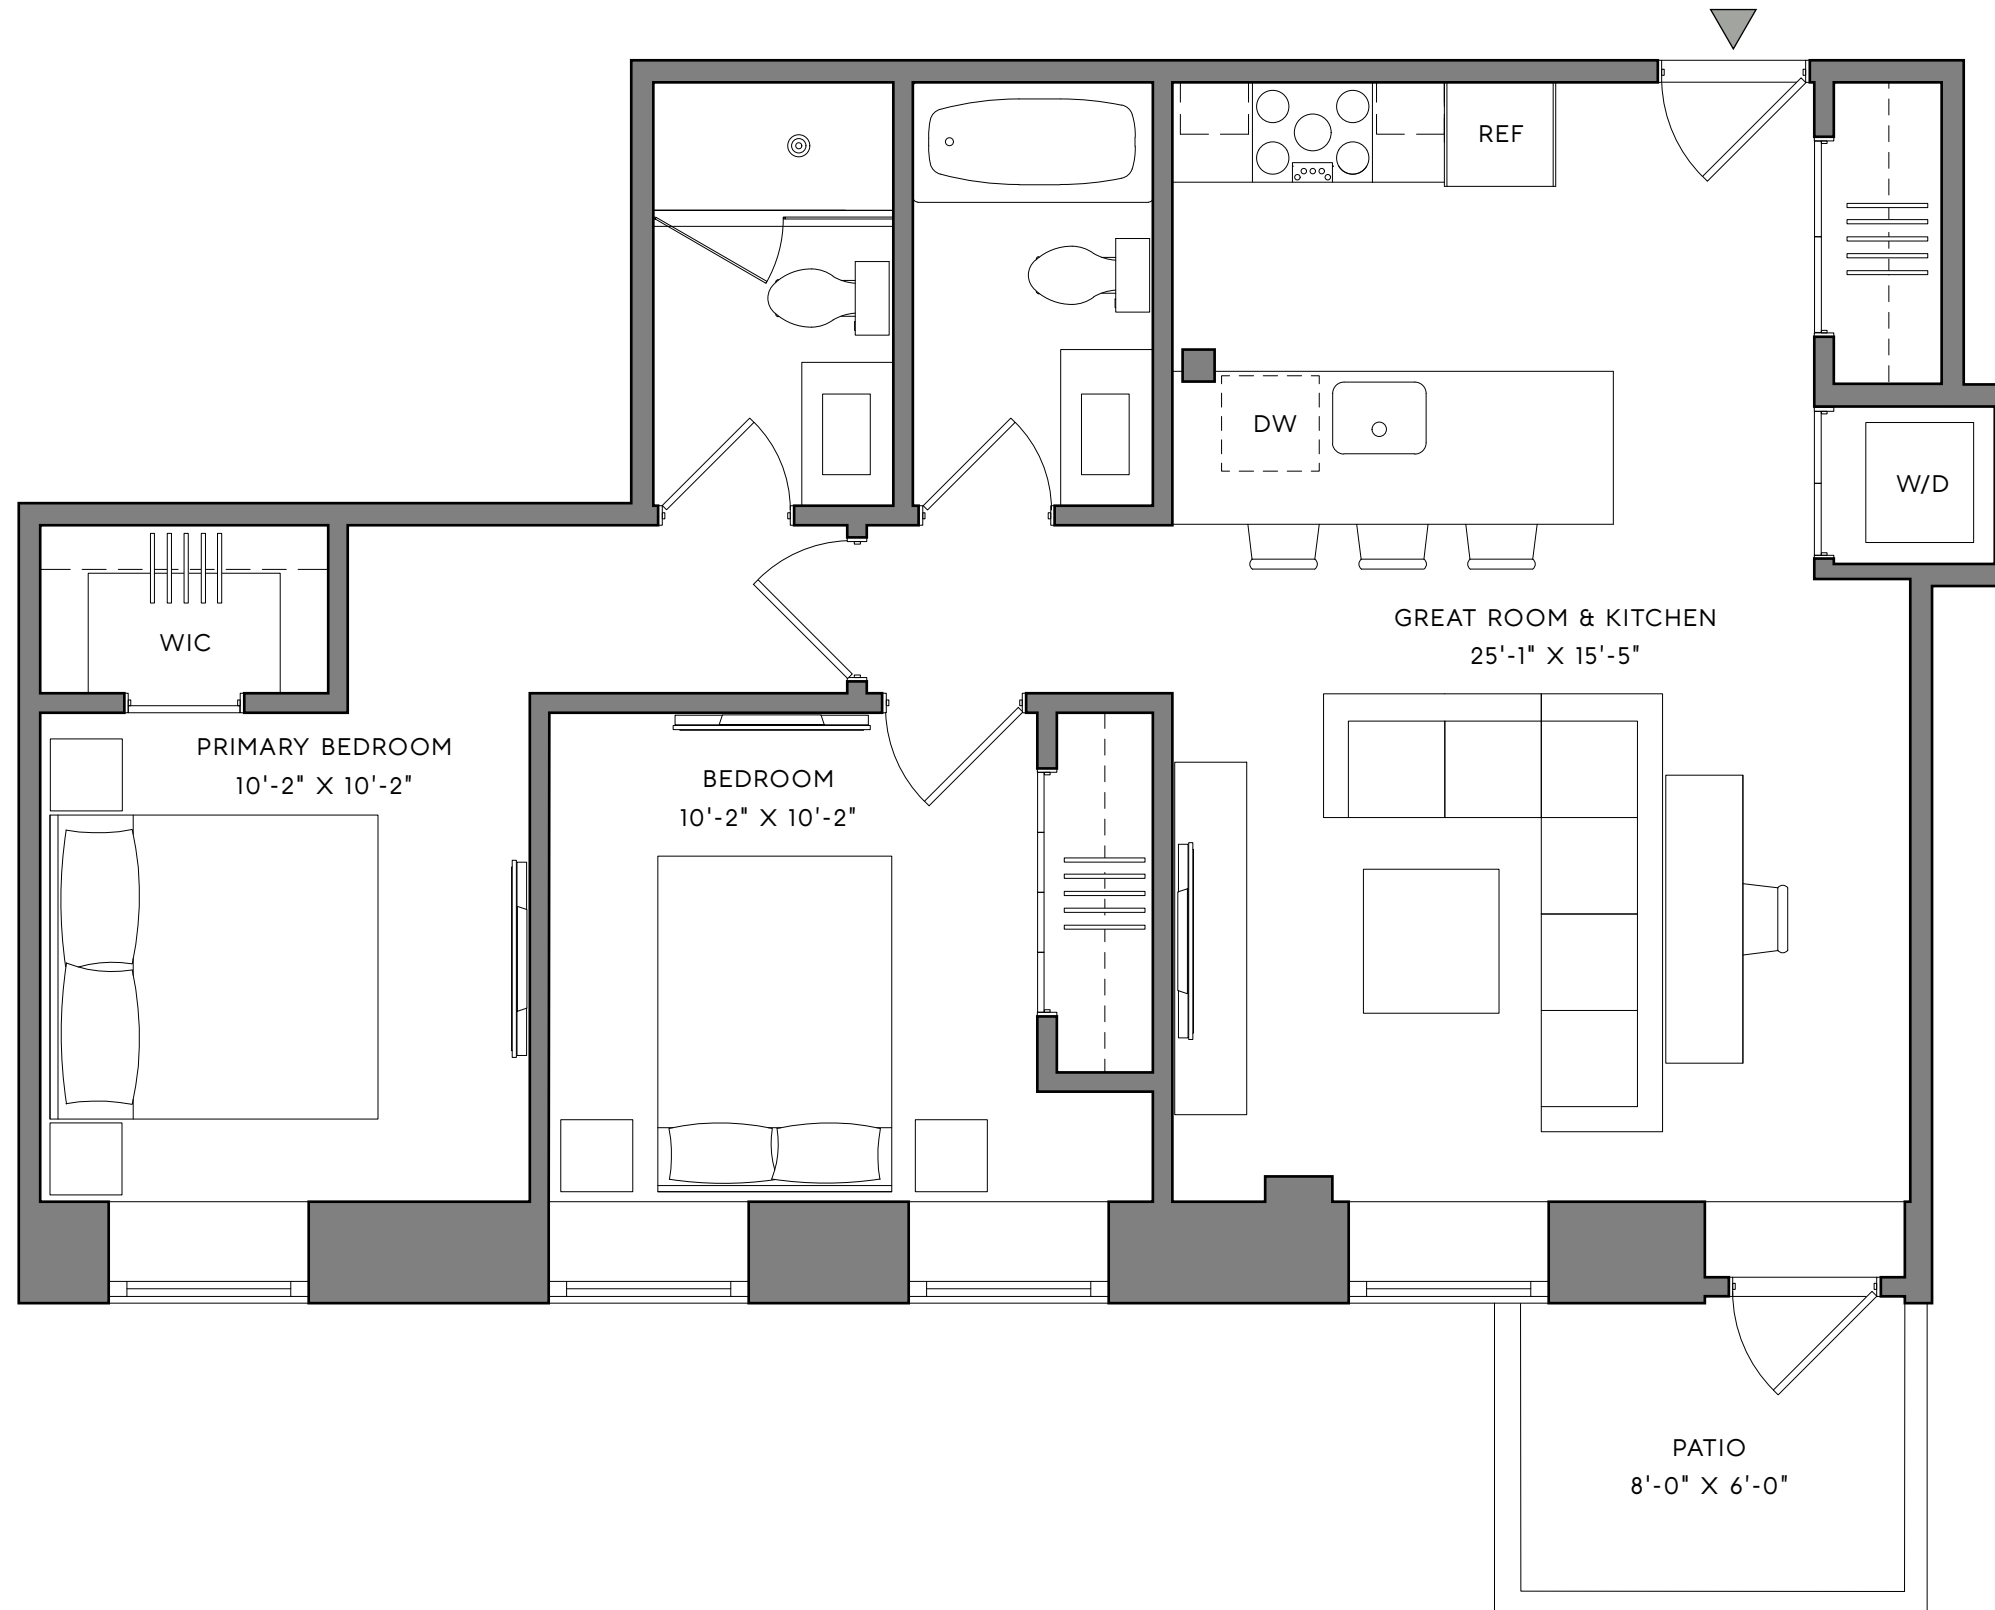

1881 BUILDING

UNIT 210

2 BEDROOMS

2 BATHROOMS

917 SF

10 GLENVILLE STREET
GREENWICH, CT 06831
THEMILLGREENWICH.COM
203-813-3577

 Dimensions approximate.