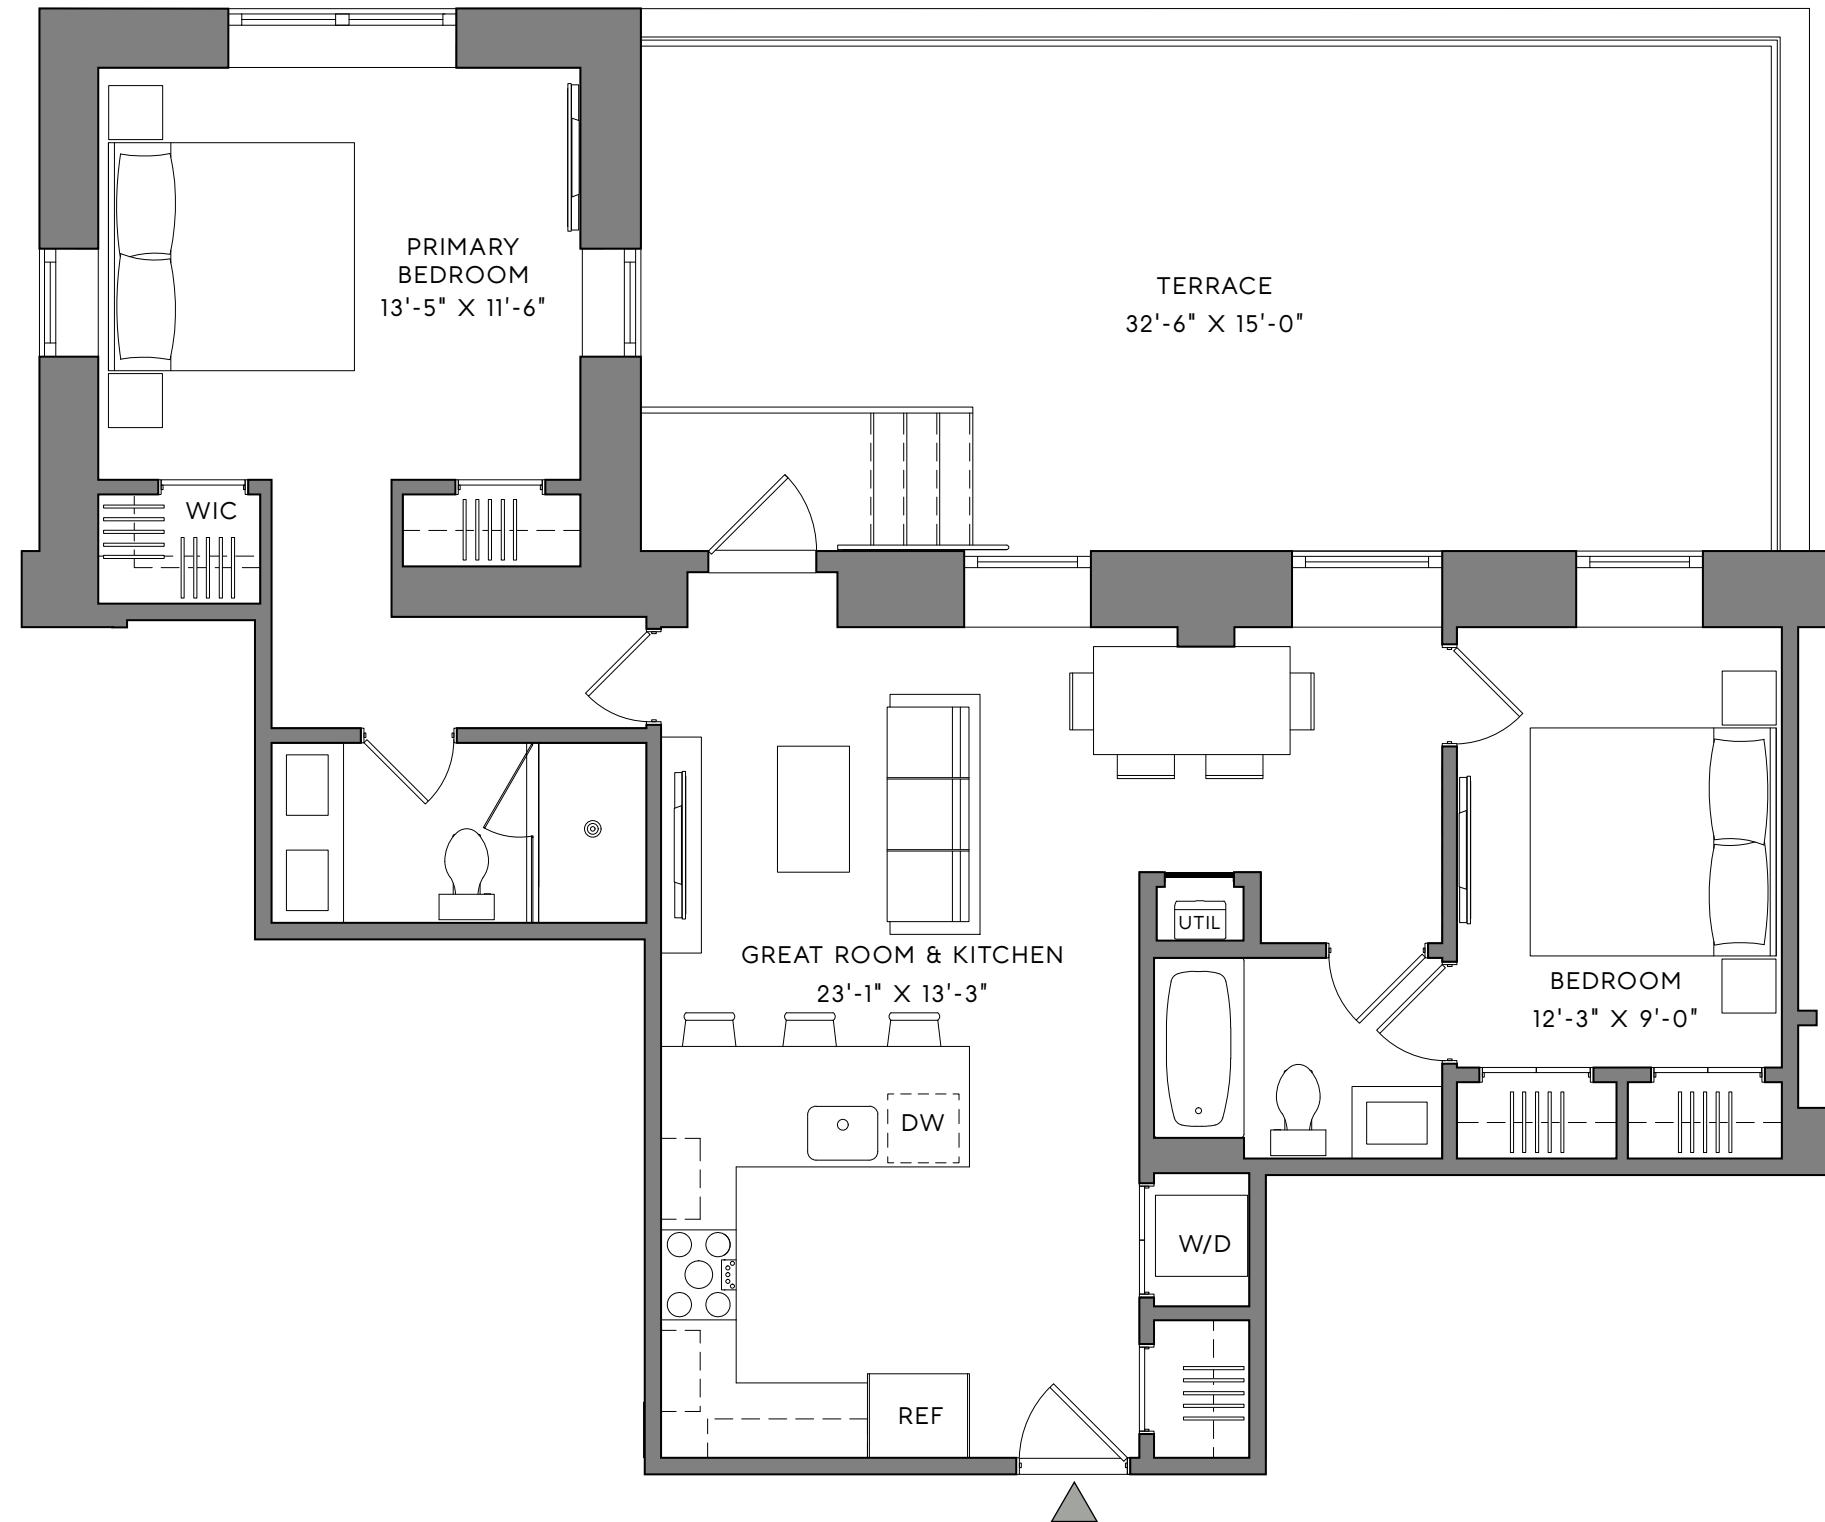

1881 BUILDING

UNIT 304

2 BEDROOMS

2 BATHROOMS

1,064 SF

10 GLENVILLE STREET
GREENWICH, CT 06831
THEMILLGREENWICH.COM
203-813-3577

 Dimensions approximate.
Features vaulted ceilings.