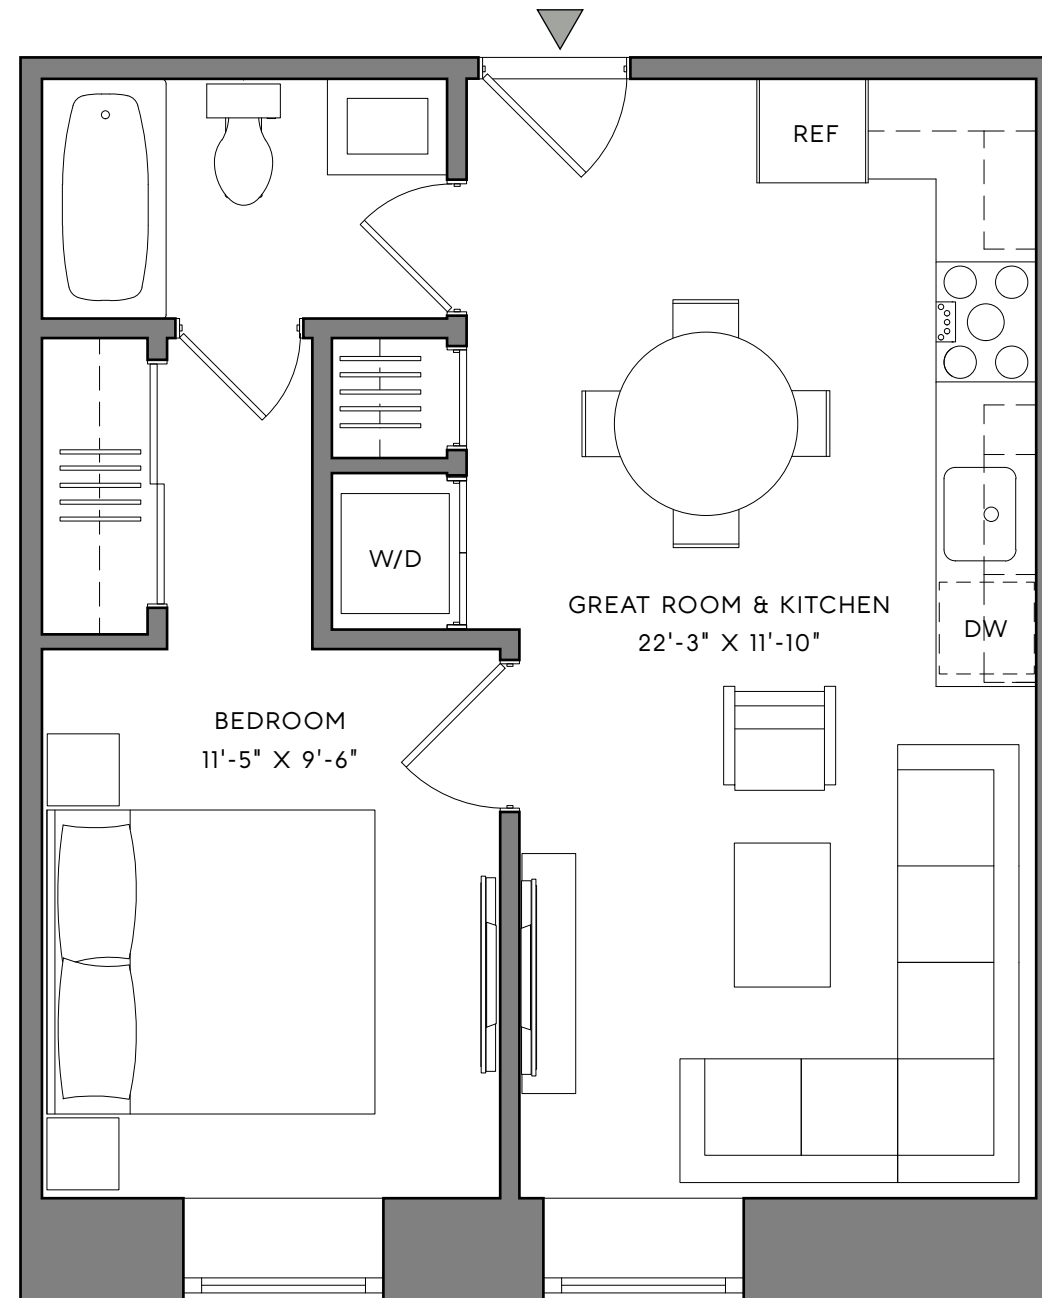

# 1881 BUILDING

UNIT 309

1 BEDROOM

1 BATHROOM

550 SF

10 GLENVILLE STREET  
GREENWICH, CT 06831  
THEMILLGREENWICH.COM  
203-813-3577

 Dimensions approximate.  
Features vaulted ceilings.