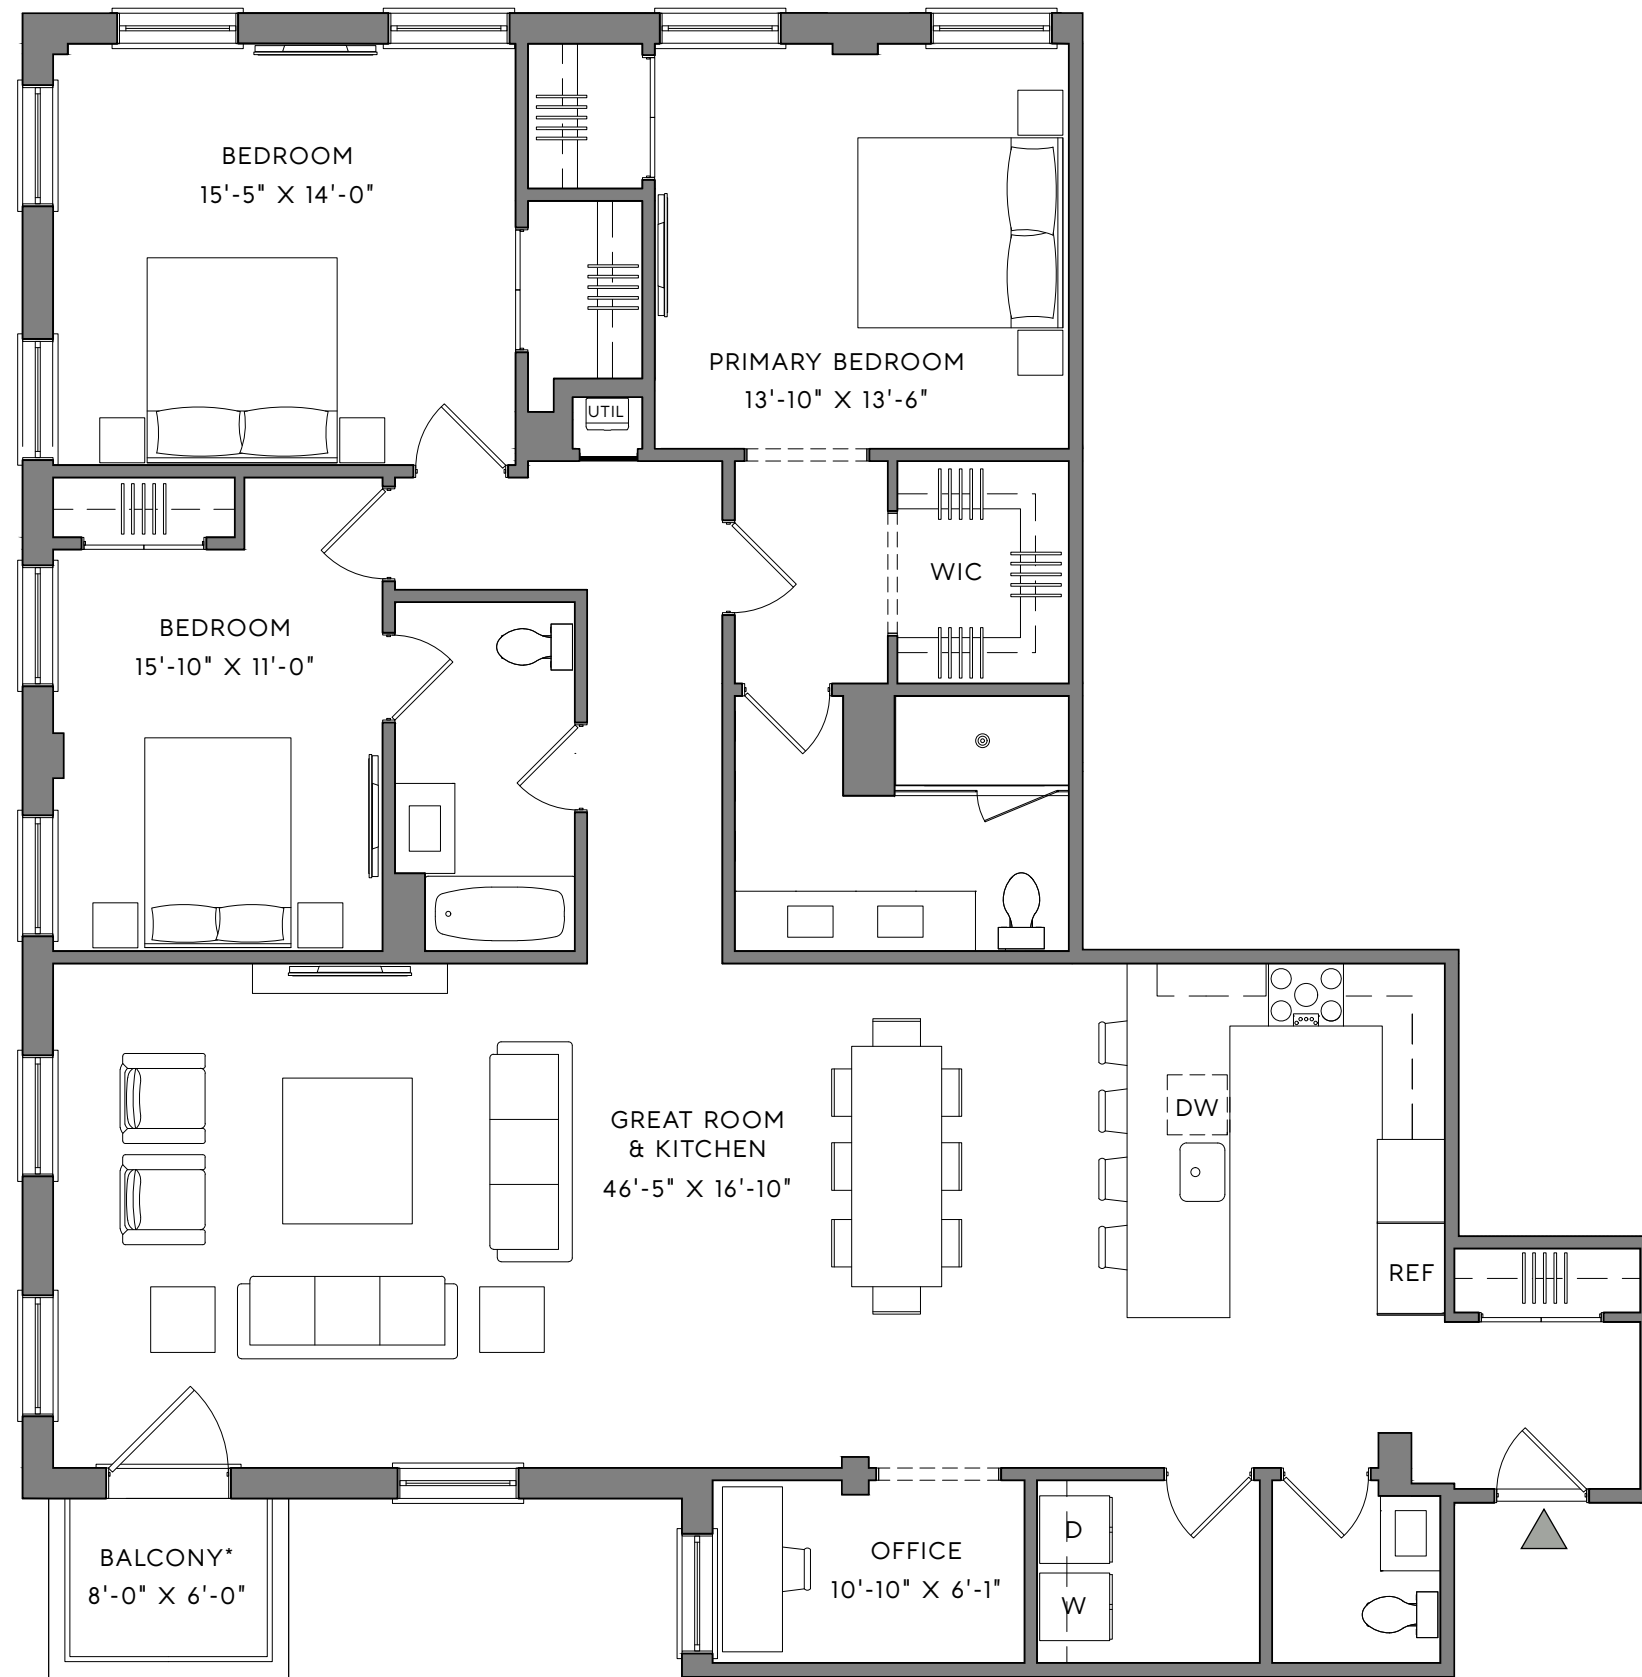

1981 BUILDING

UNIT 201,301

3 BEDROOMS
2.5 BATHROOMS
OFFICE
2,169 SF

10 GLENVILLE STREET
GREENWICH, CT 06831
THEMILLGREENWICH.COM
203-813-3577

Dimensions approximate.

*Unit 301 features a balcony on the next window north.