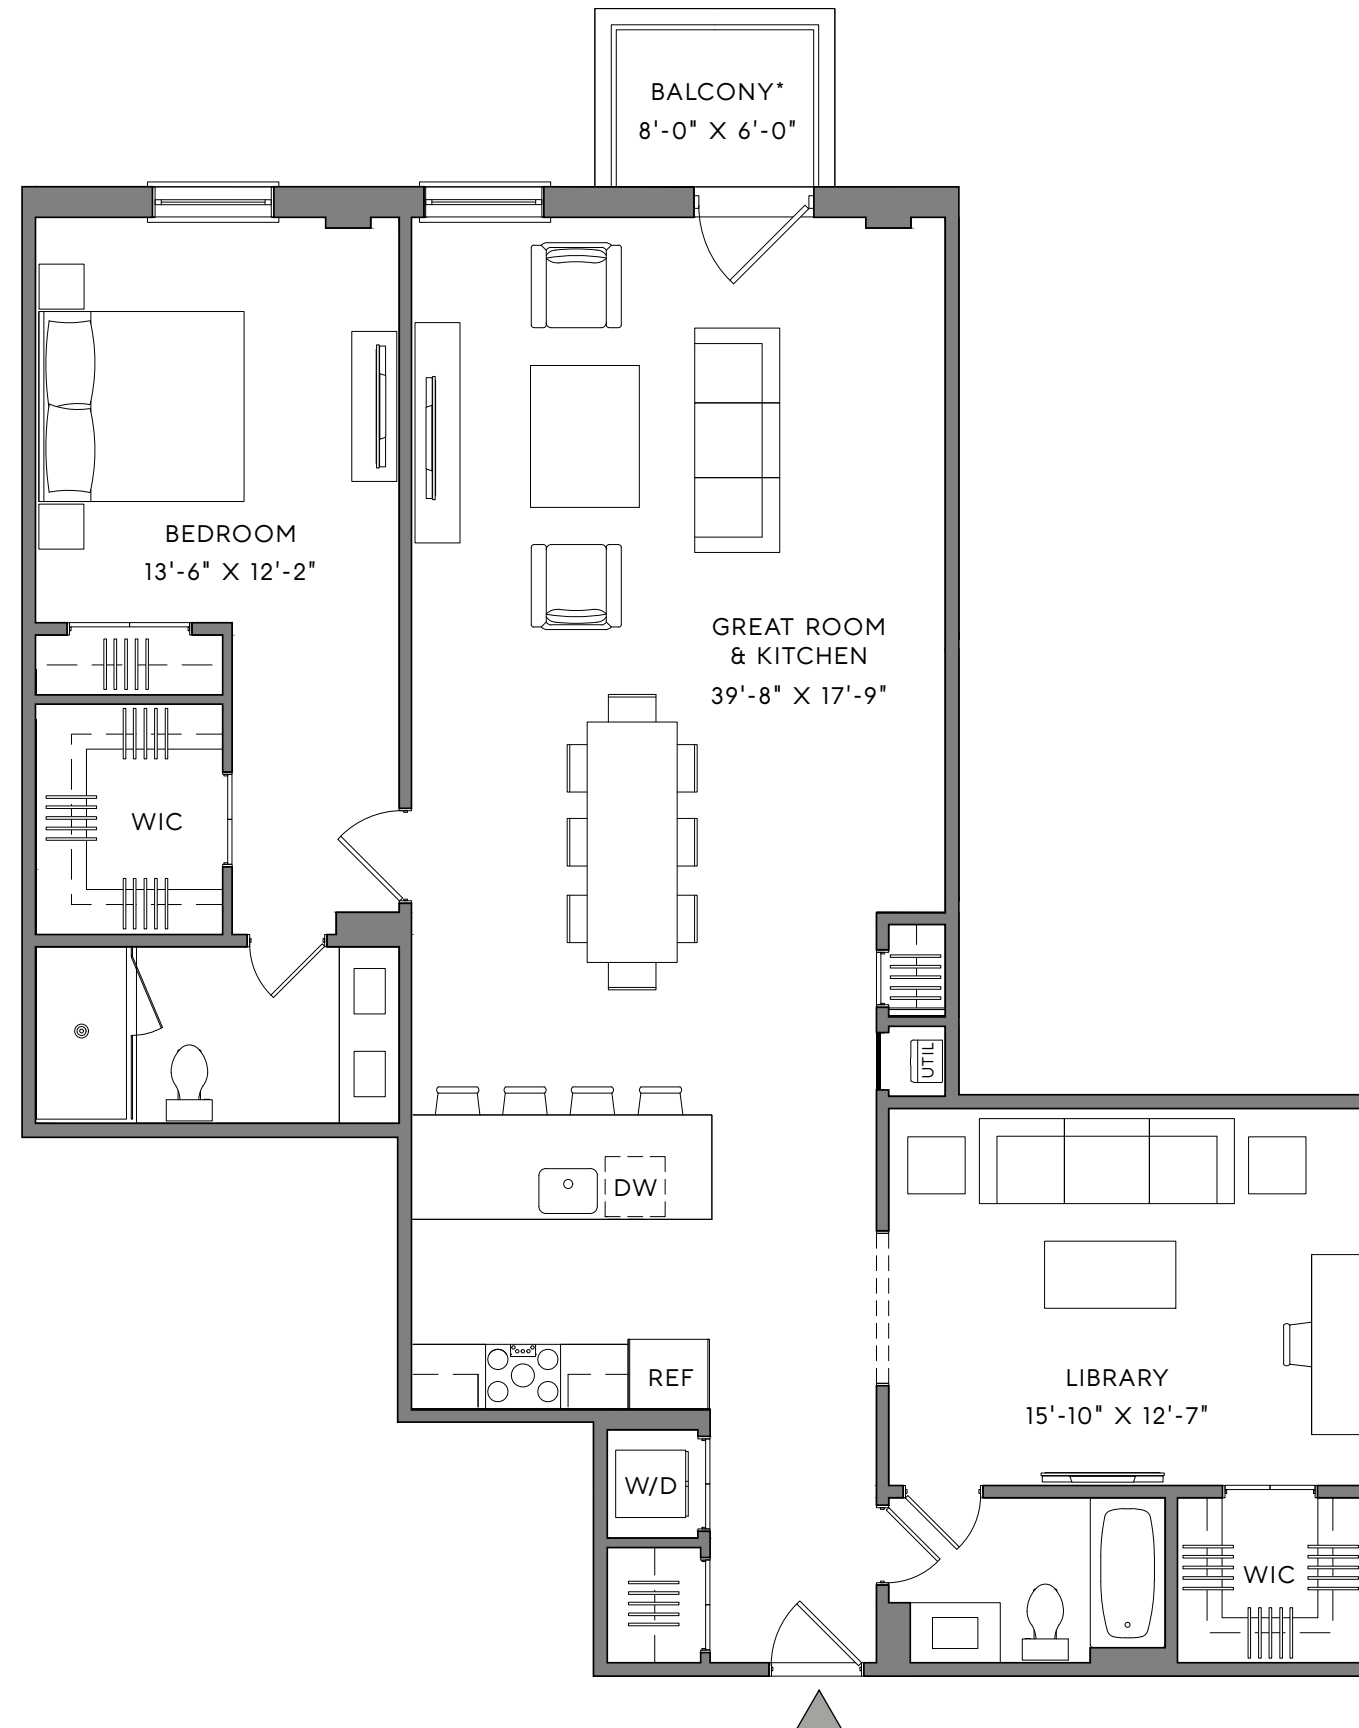

1981 BUILDING

UNIT 202,302

1 BEDROOM

2 BATHROOMS

LIBRARY

1,510 SF

10 GLENVILLE STREET
GREENWICH, CT 06831
THEMILLGREENWICH.COM
203-813-3577

Dimensions approximate.
*Unit 202 features a patio of the same size.