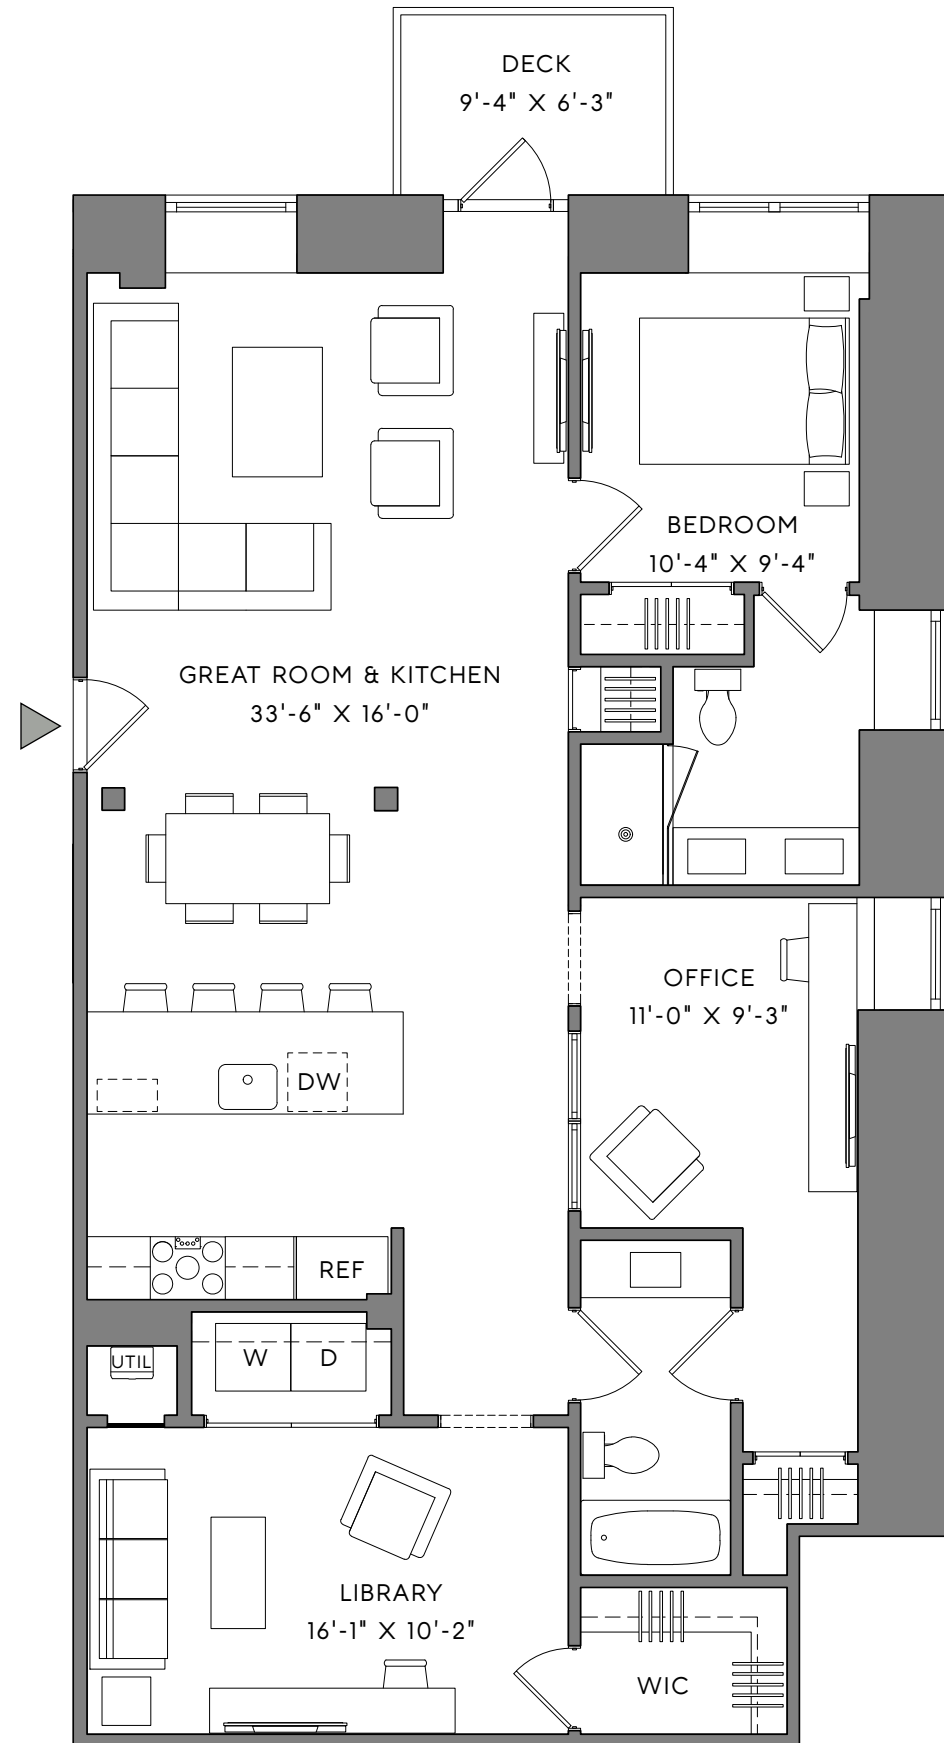

1881 BUILDING

UNIT 105

1 BEDROOM

2 BATHROOMS

LIBRARY

OFFICE

1,505 SF

10 GLENVILLE STREET
GREENWICH, CT 06831
THEMILLGREENWICH.COM
203-813-3577

Dimensions approximate.
Features a clerestory on office wall.