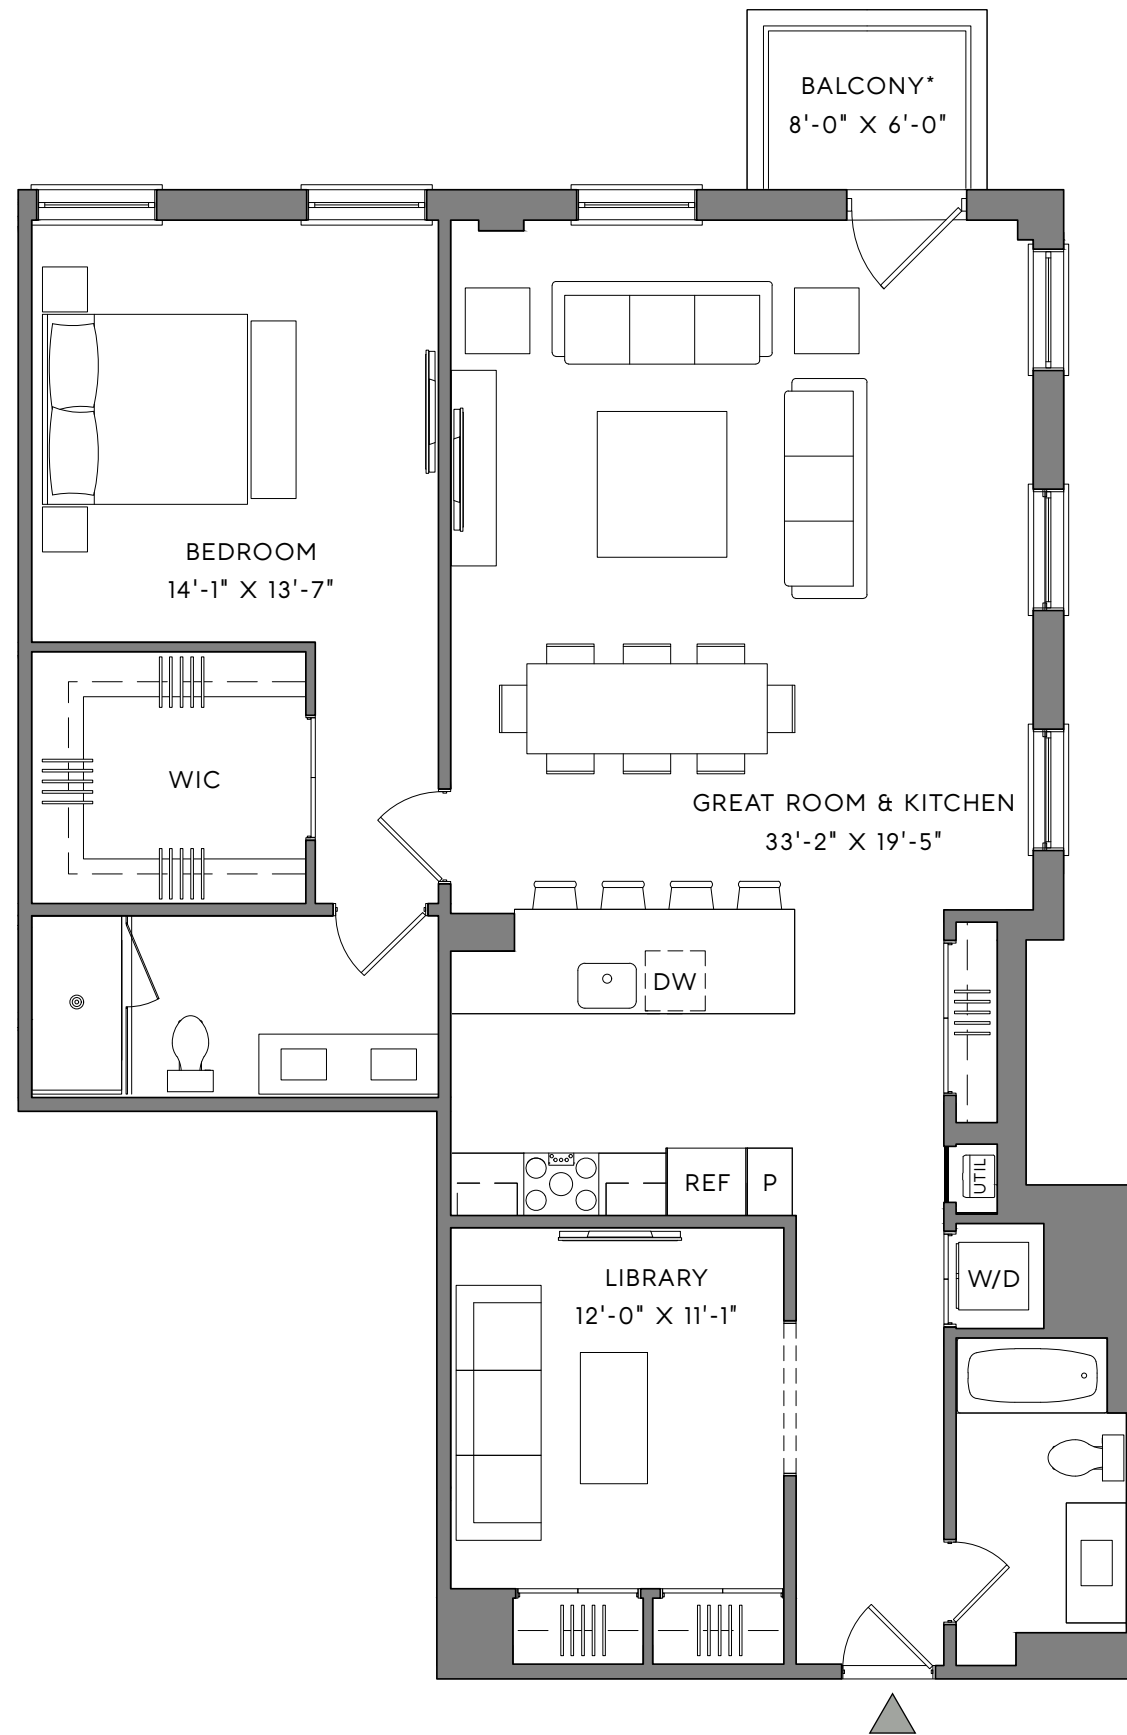

1981 BUILDING

UNIT 203, 303

1 BEDROOM

2 BATHROOMS

LIBRARY

1,467 SF

10 GLENVILLE STREET
GREENWICH, CT 06831
THEMILLGREENWICH.COM
203-813-3577

 Dimensions approximate.

*Unit 203 features a patio of the same size.