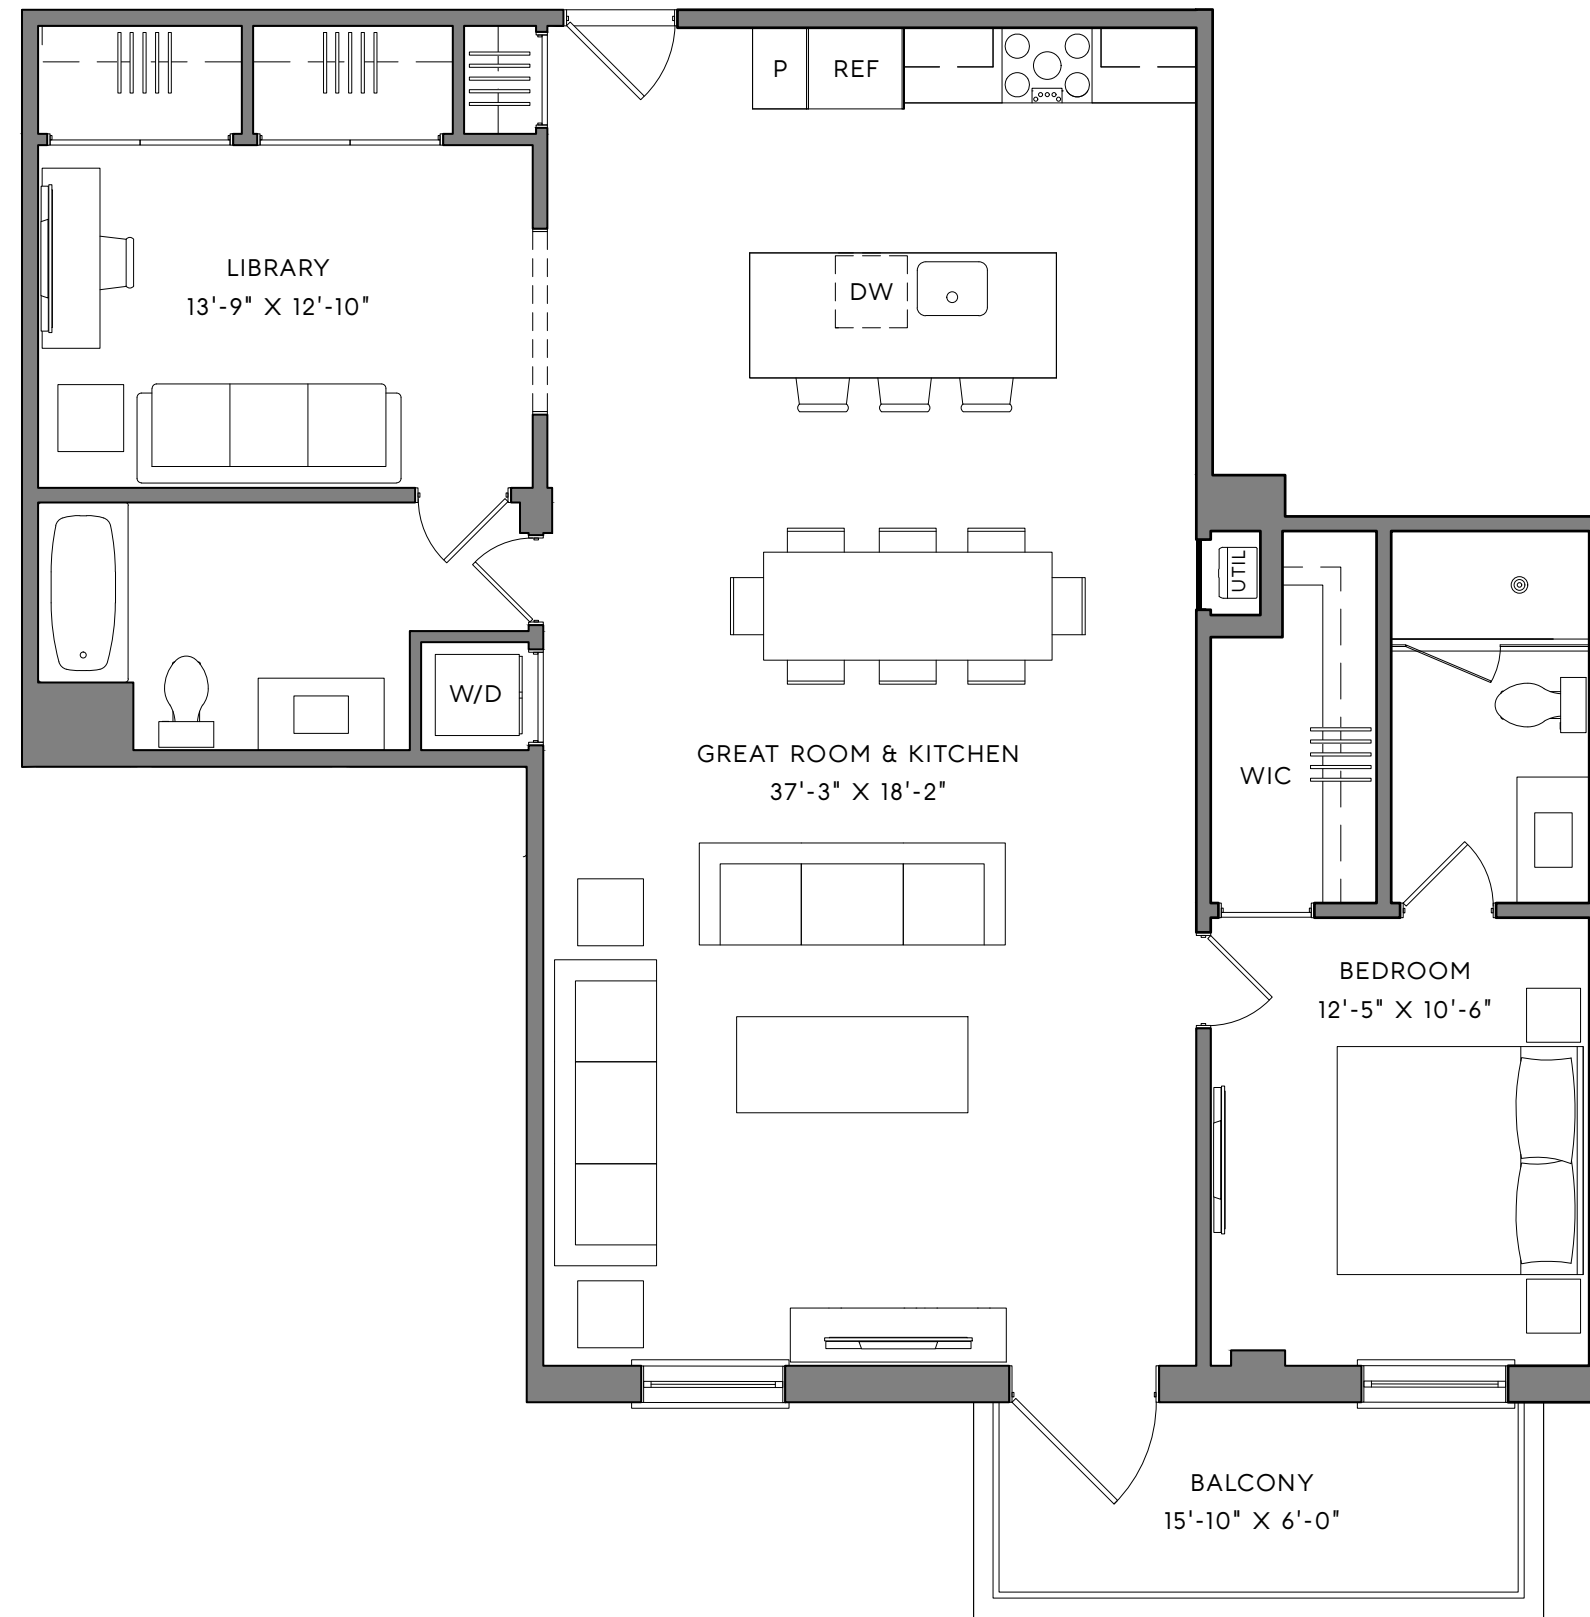

1981 BUILDING

UNIT 207,308

1 BEDROOM

2 BATHROOMS

LIBRARY

1,277 SF

10 GLENVILLE STREET
GREENWICH, CT 06831
THEMILLGREENWICH.COM
203-813-3577

 Dimensions approximate.