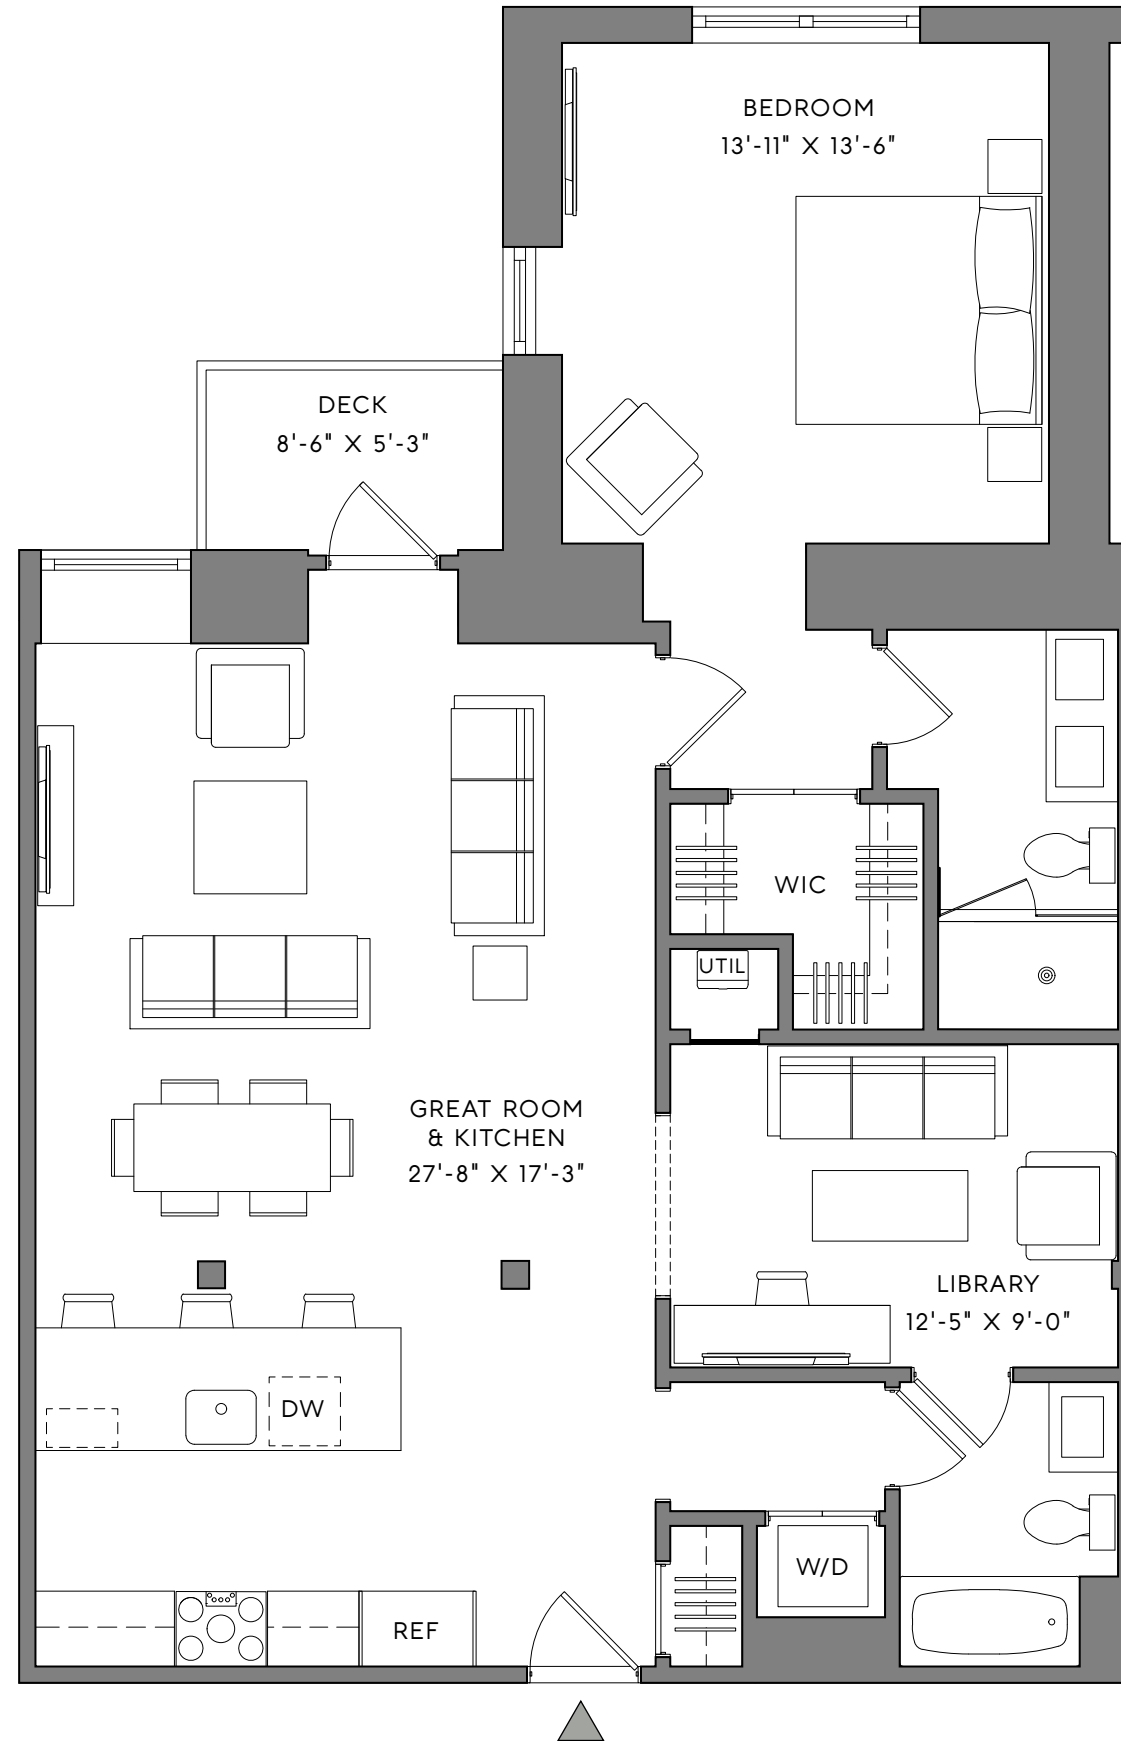

# 1881 BUILDING

## UNIT 103

1 BEDROOM

2 BATHROOMS

LIBRARY

1,196 SF

10 GLENVILLE STREET  
GREENWICH, CT 06831  
THEMILLGREENWICH.COM  
203-813-3577

 Dimensions approximate.