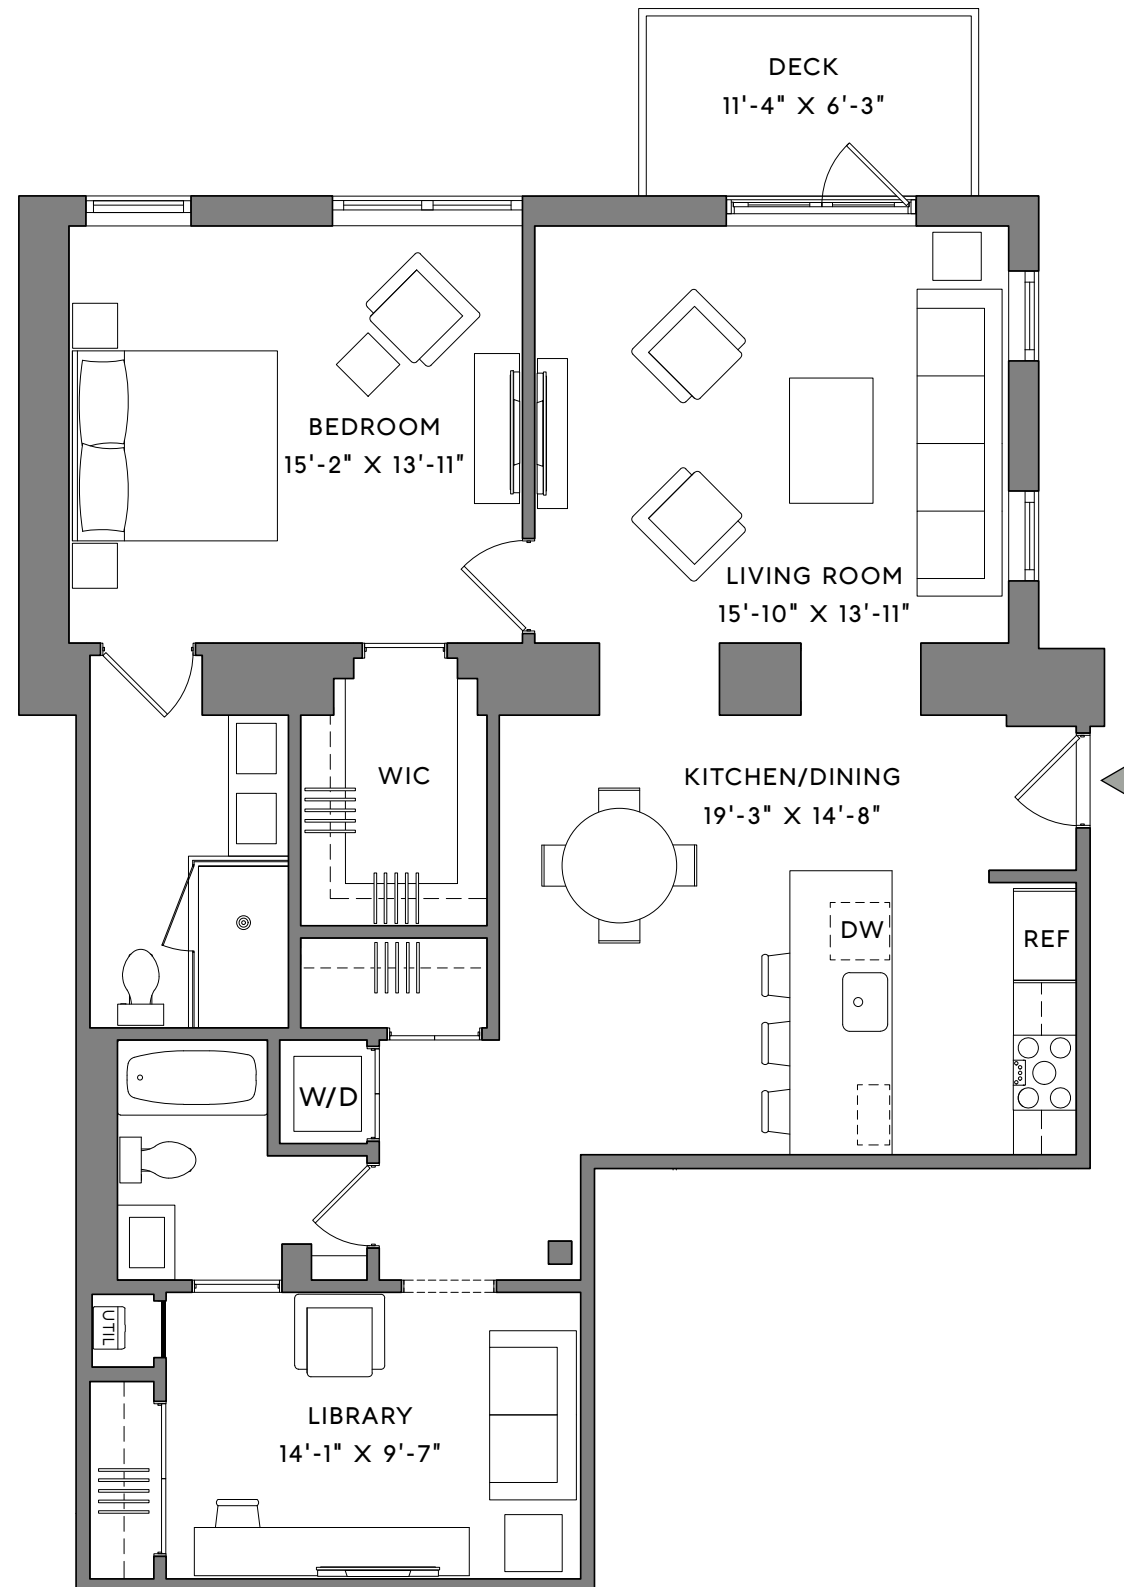

1881 BUILDING

UNIT 104

1 BEDROOM

2 BATHROOMS

LIBRARY

1,328 SF

10 GLENVILLE STREET
GREENWICH, CT 06831
THEMILLGREENWICH.COM
203-813-3577

 Dimensions approximate.