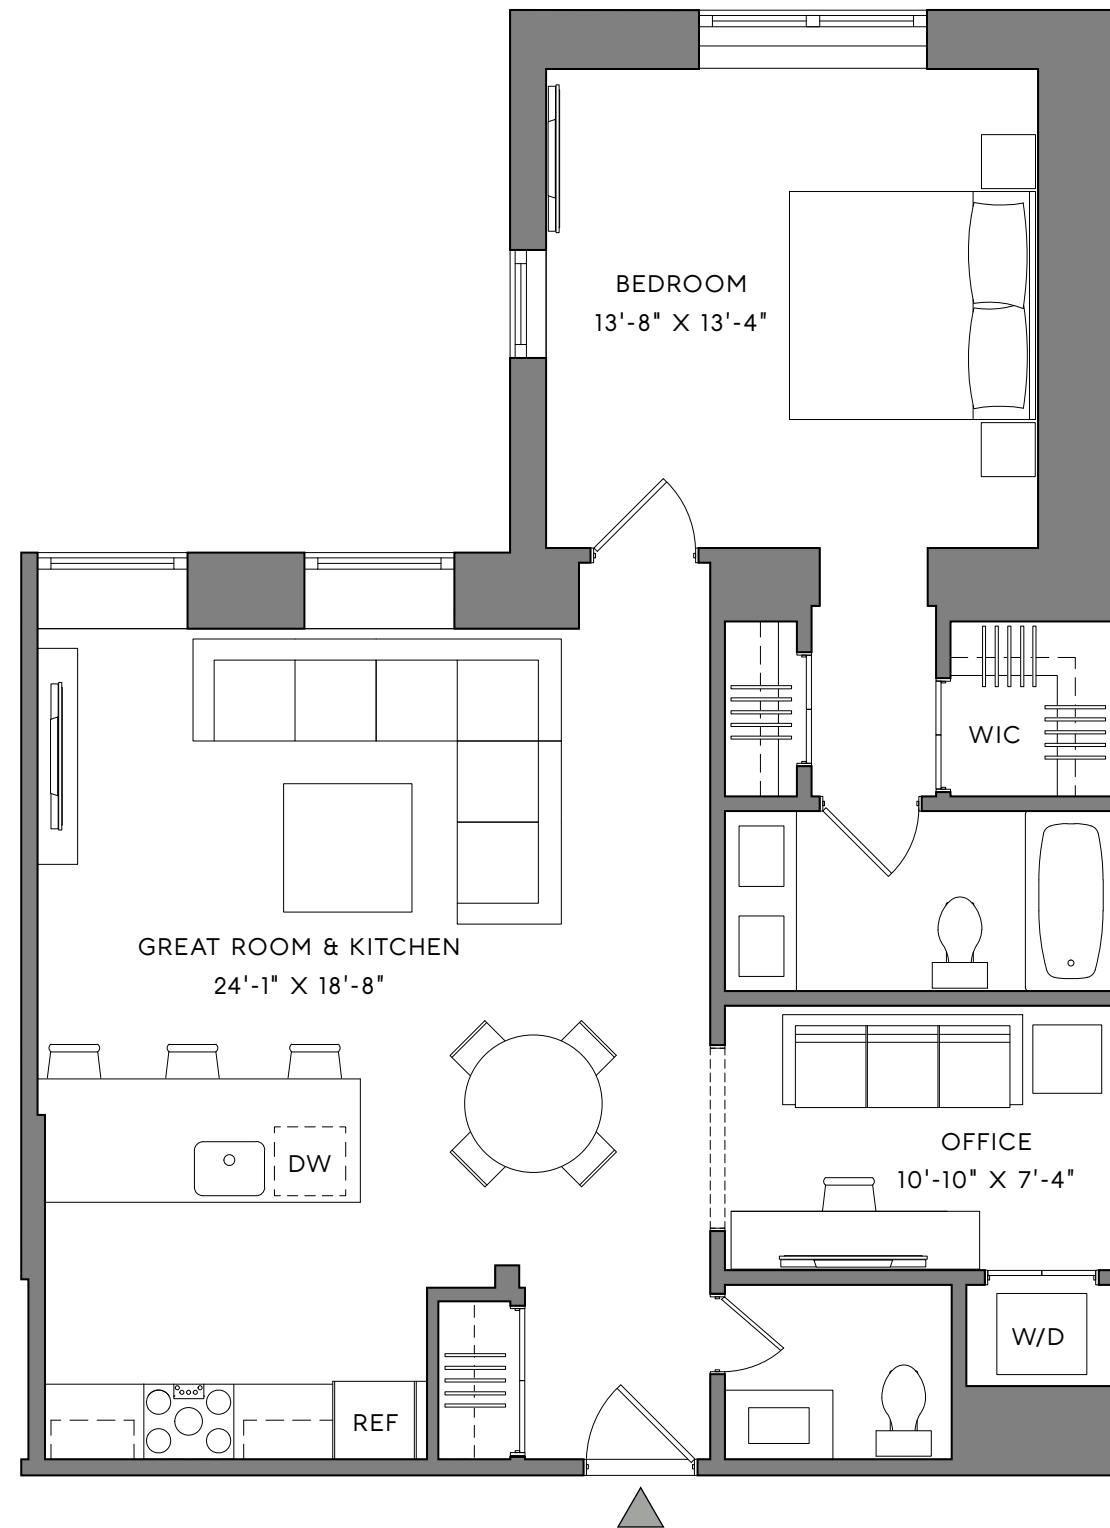

1881 BUILDING

UNIT 203

1 BEDROOM

1.5 BATHROOMS

OFFICE

1,010 SF

10 GLENVILLE STREET
GREENWICH, CT 06831
THEMILLGREENWICH.COM
203-813-3577

 Dimensions approximate.