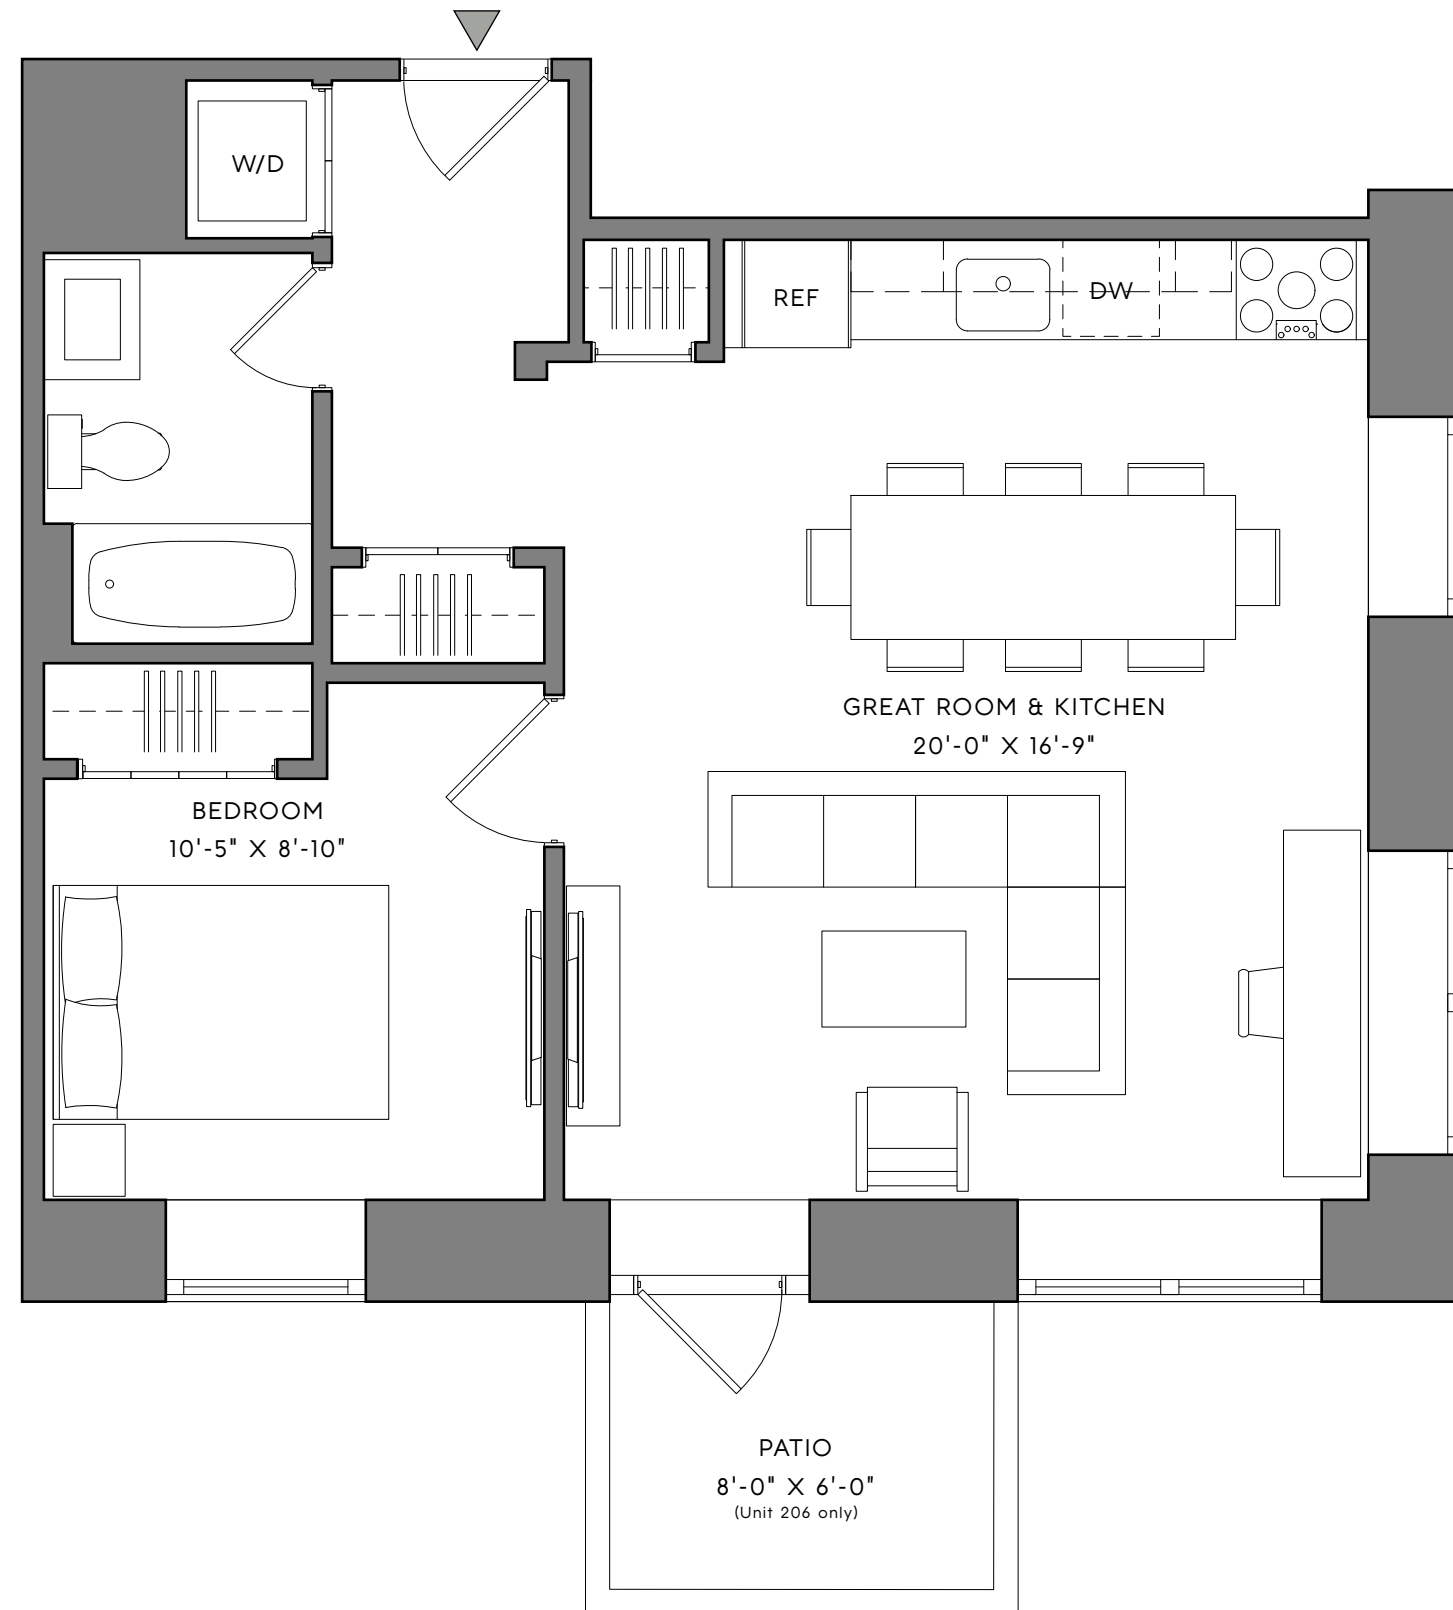

1881 BUILDING

UNIT 206,306

1 BEDROOM

1 BATHROOM

708 SF

10 GLENVILLE STREET
GREENWICH, CT 06831
THEMILLGREENWICH.COM
203-813-3577

 Dimensions approximate.
Unit 306 features a vaulted ceiling.