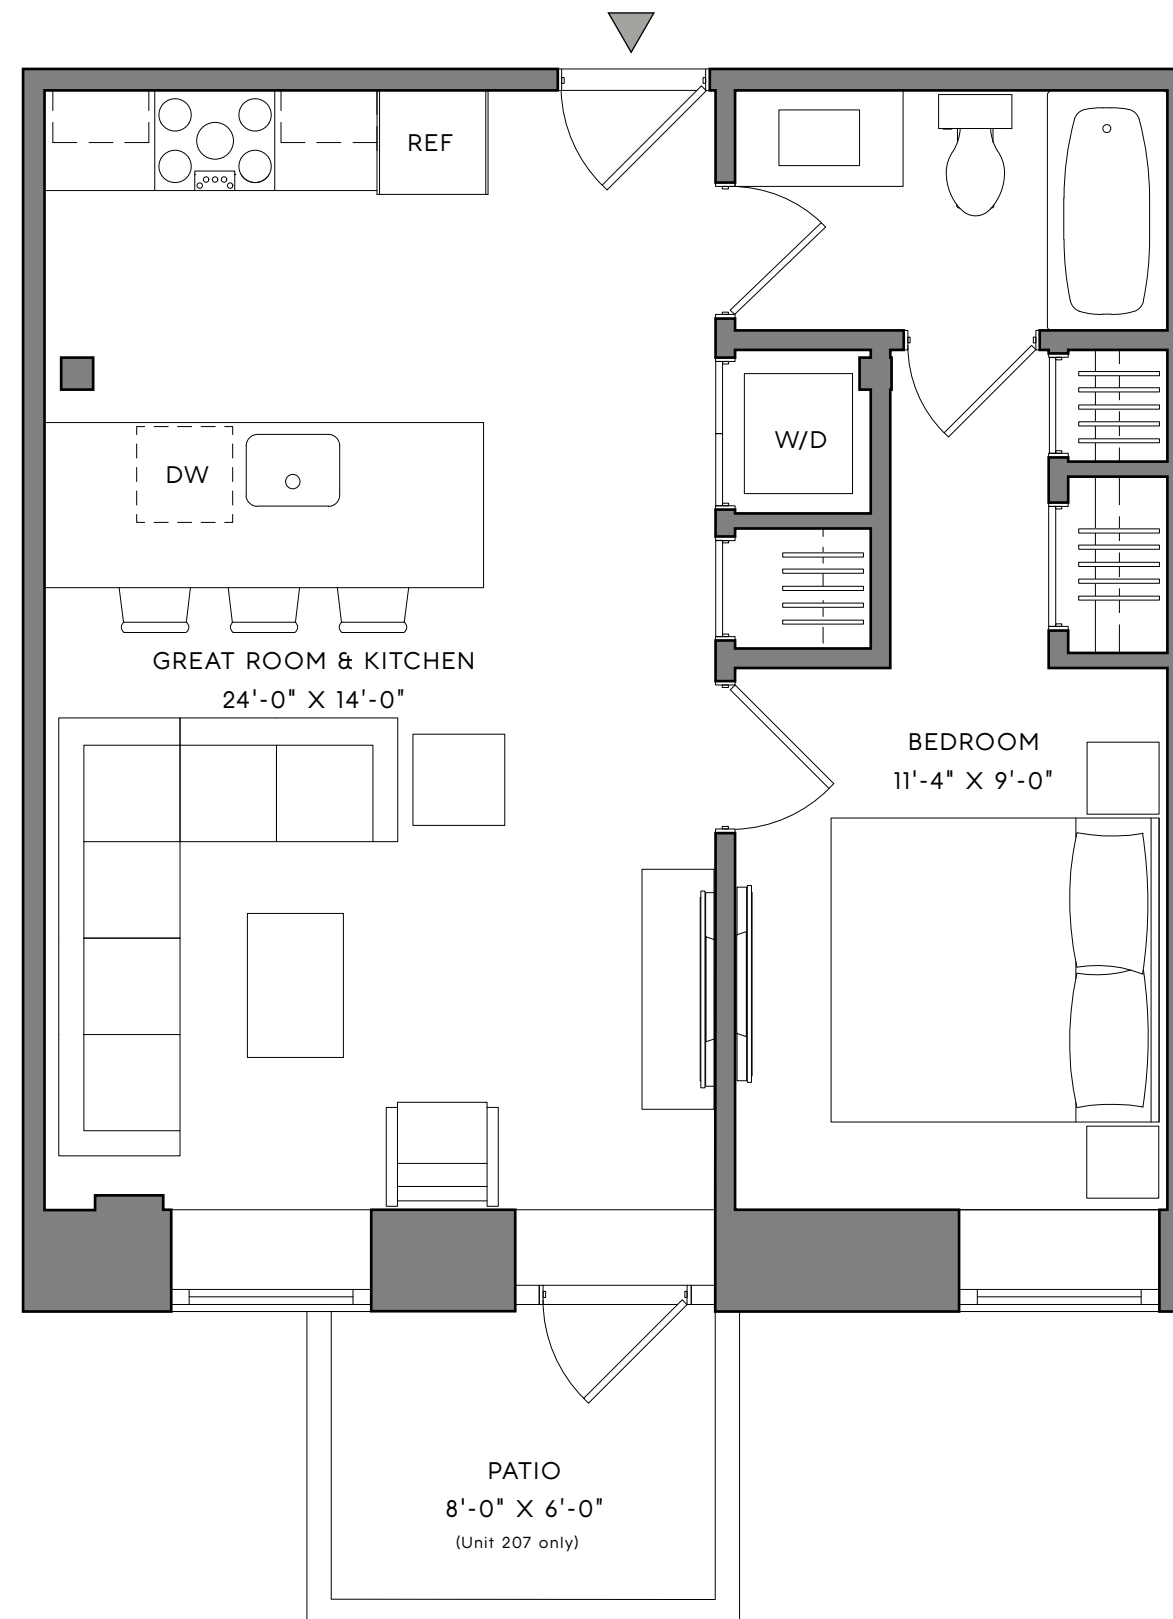

1881 BUILDING

UNIT 207, 307

1 BEDROOM

1 BATHROOM

644 SF

10 GLENVILLE STREET
GREENWICH, CT 06831
THEMILLGREENWICH.COM
203-813-3577

 Dimensions approximate.
Unit 307 features a vaulted ceiling.