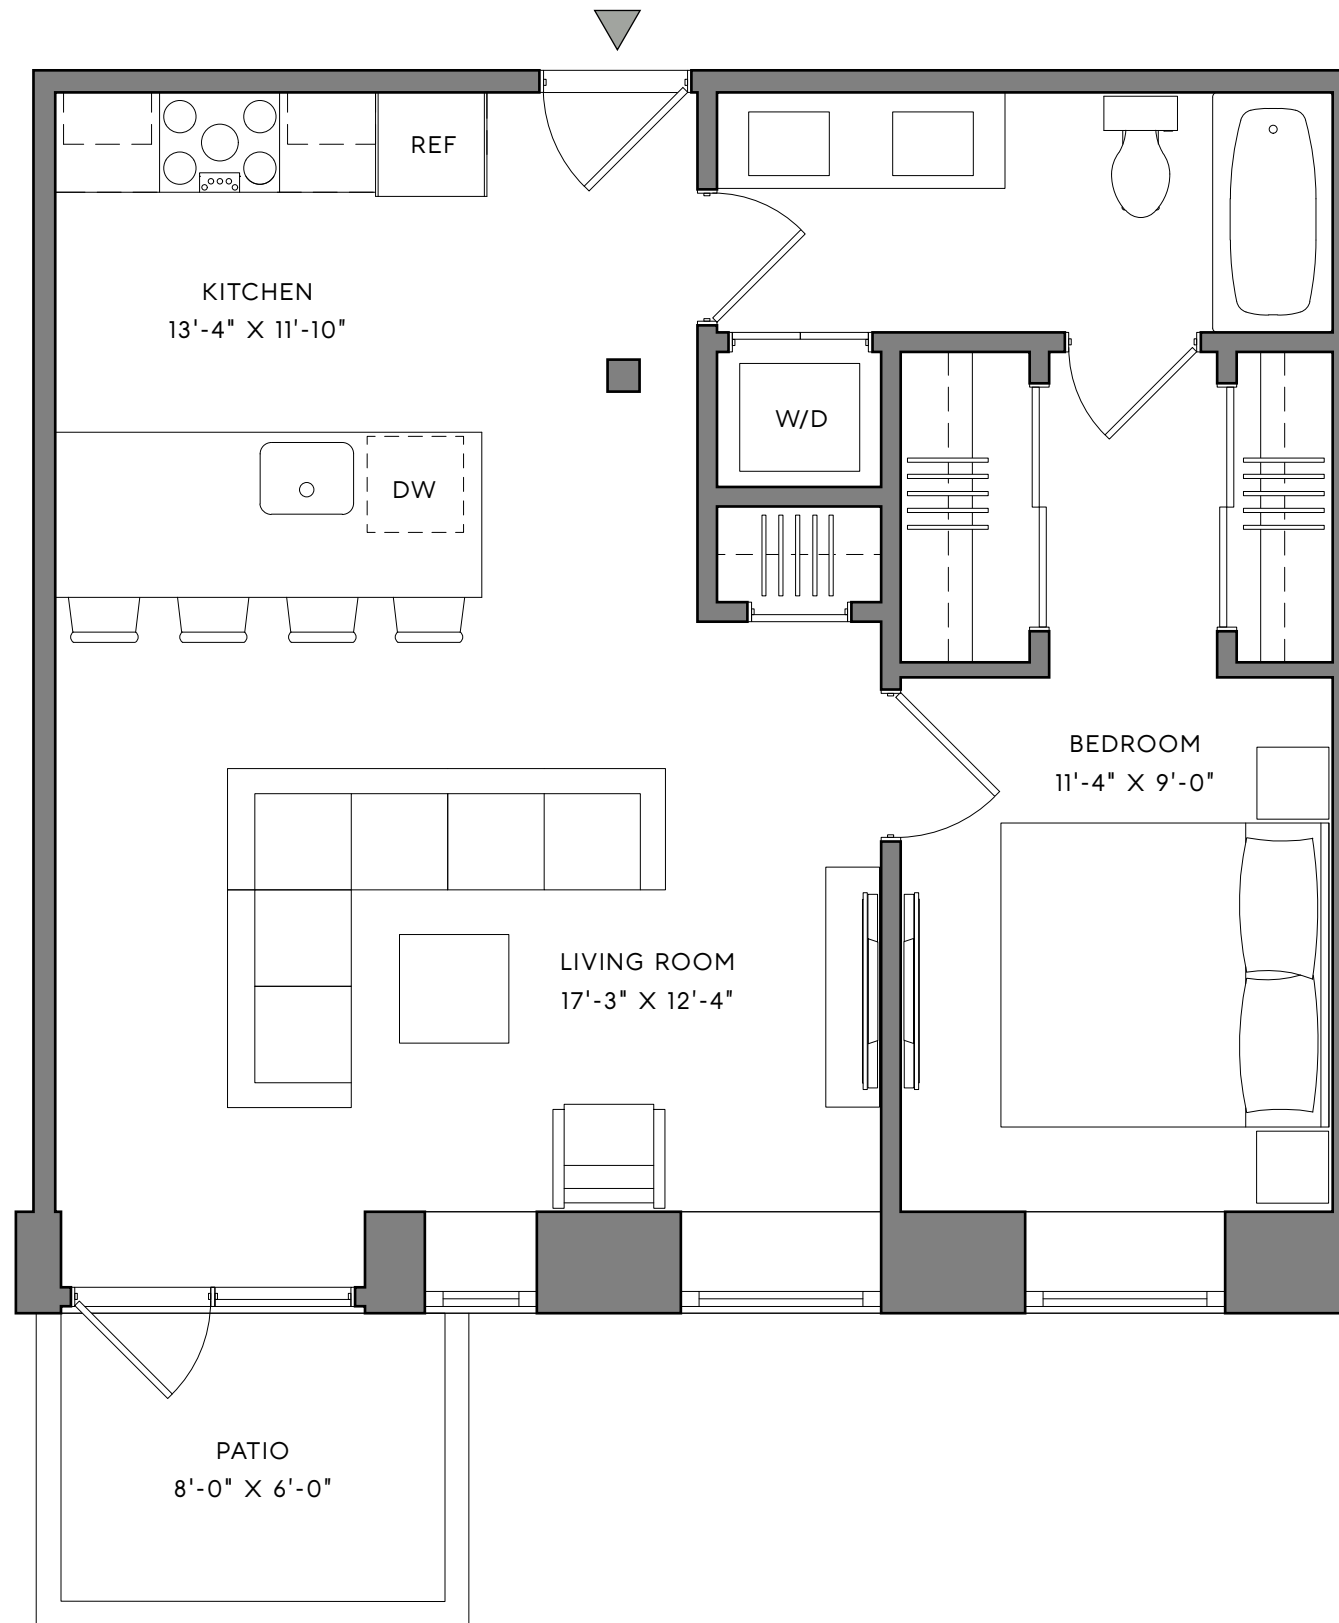

1881 BUILDING

UNIT 208

1 BEDROOM

1 BATHROOM

700 SF

10 GLENVILLE STREET
GREENWICH, CT 06831
THEMILLGREENWICH.COM
203-813-3577

 Dimensions approximate.