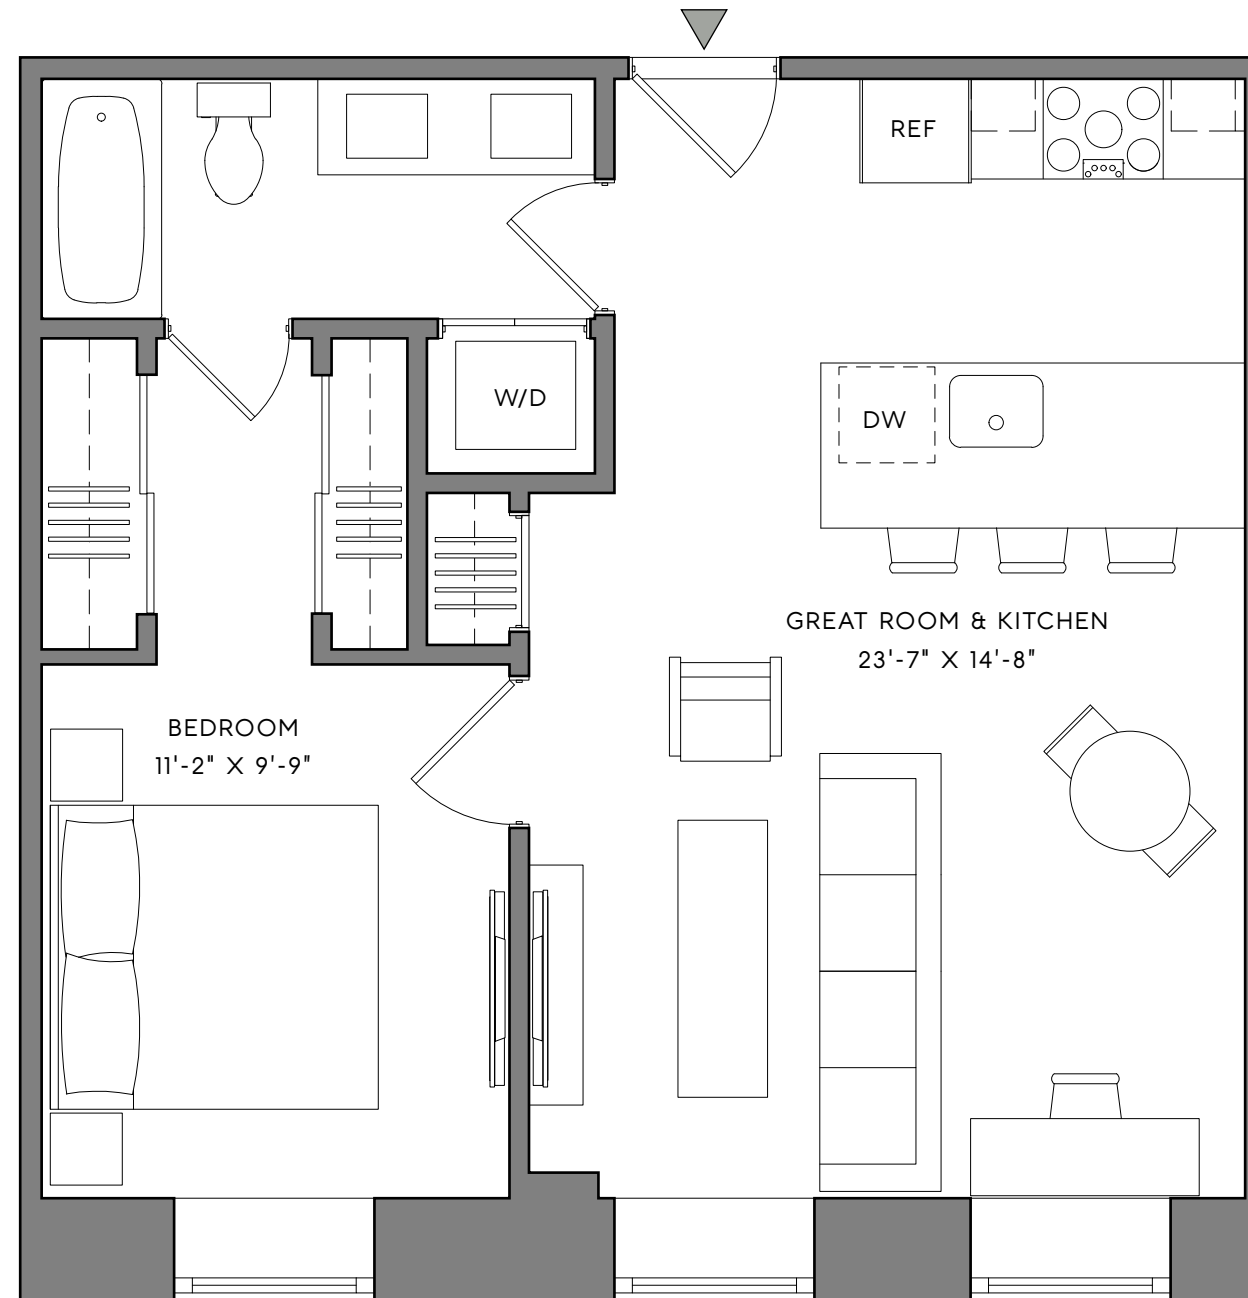

# 1881 BUILDING

UNIT 308,310

1 BEDROOM

1 BATHROOM

676 SF

10 GLENVILLE STREET  
GREENWICH, CT 06831  
THEMILLGREENWICH.COM  
203-813-3577

 Dimensions approximate.  
Features vaulted ceilings.