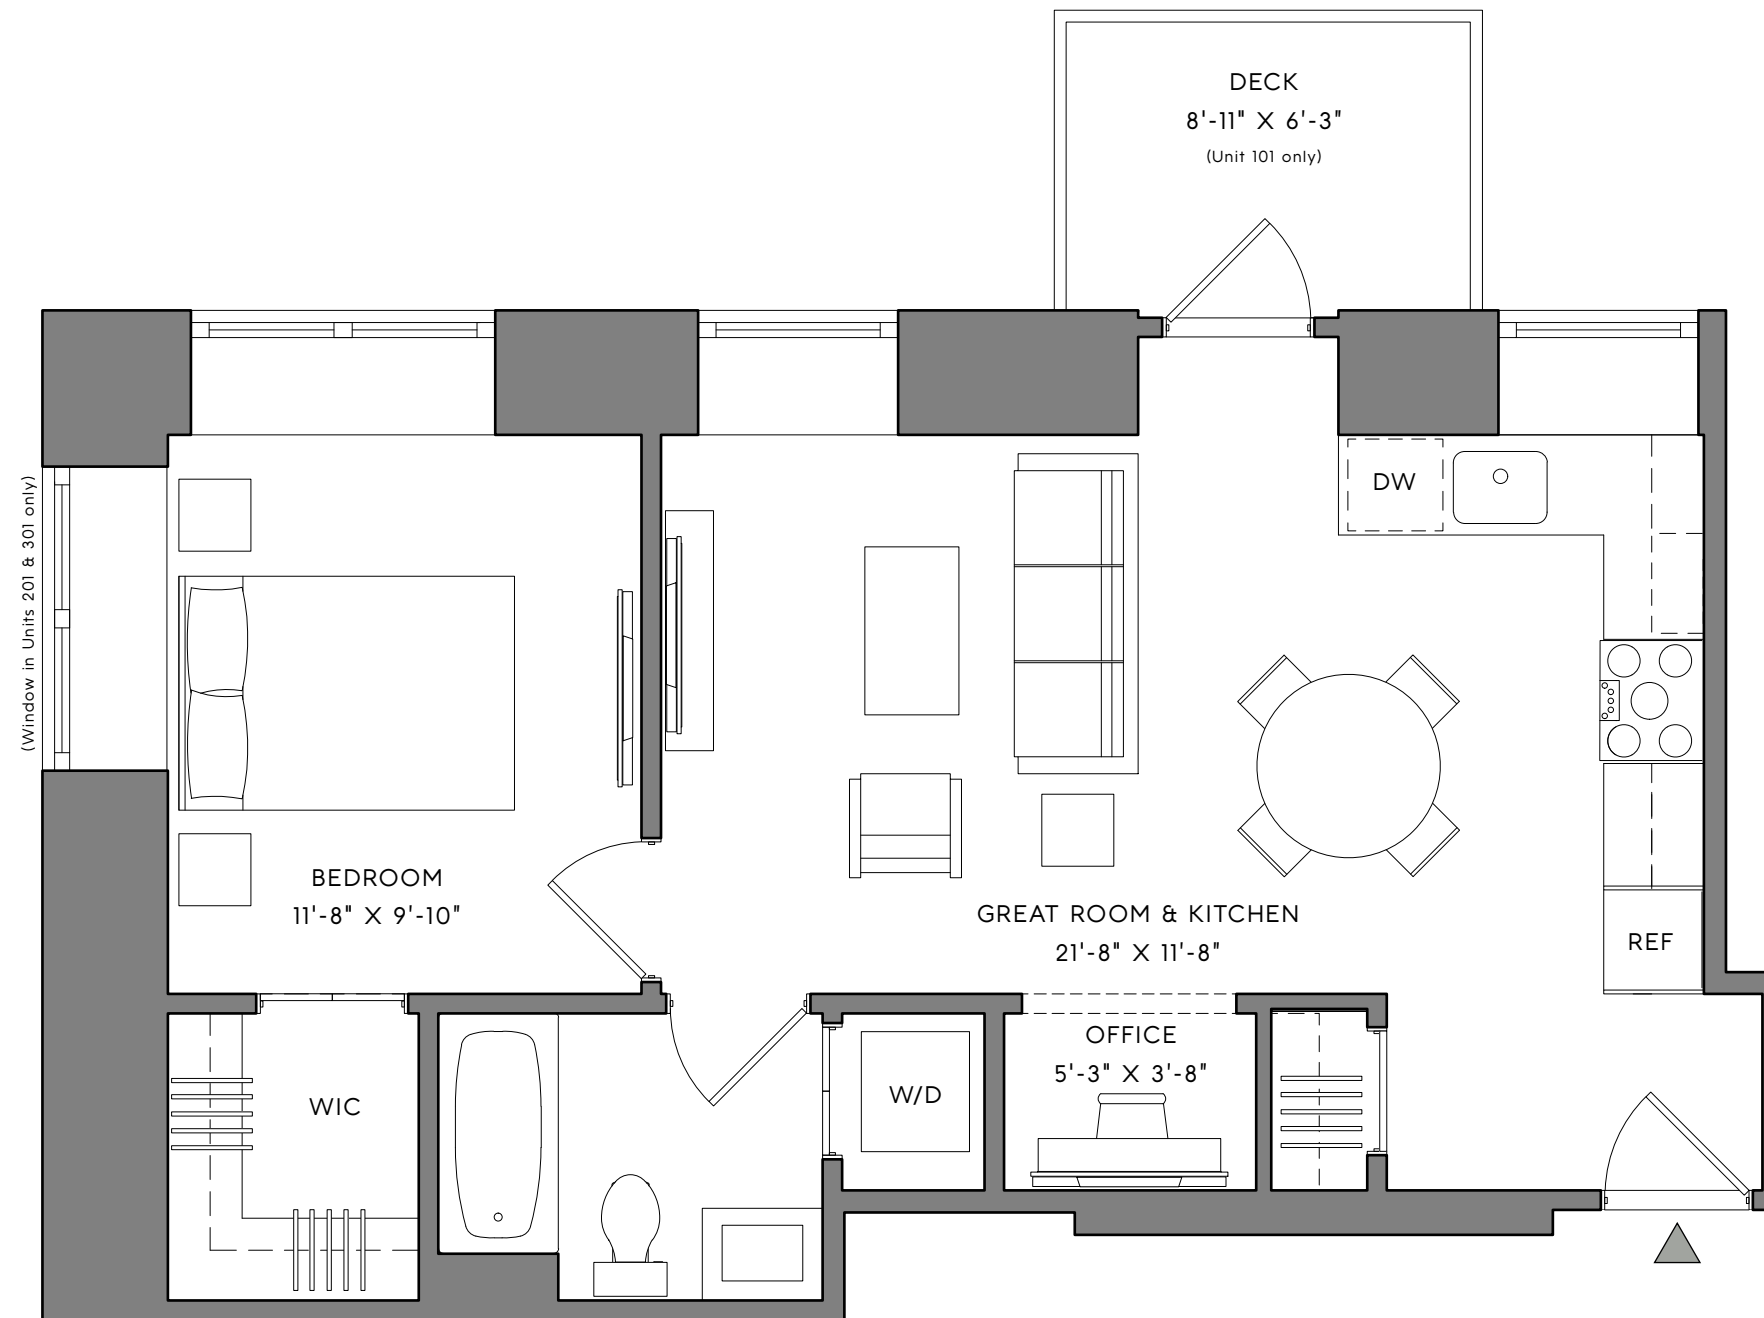

1881 BUILDING

UNIT 101, 201, 301

1 BEDROOM

1 BATHROOM

OFFICE

704 SF

10 GLENVILLE STREET
GREENWICH, CT 06831
THEMILLGREENWICH.COM
203-813-3577

 Dimensions approximate.
Unit 301 features vaulted ceilings.