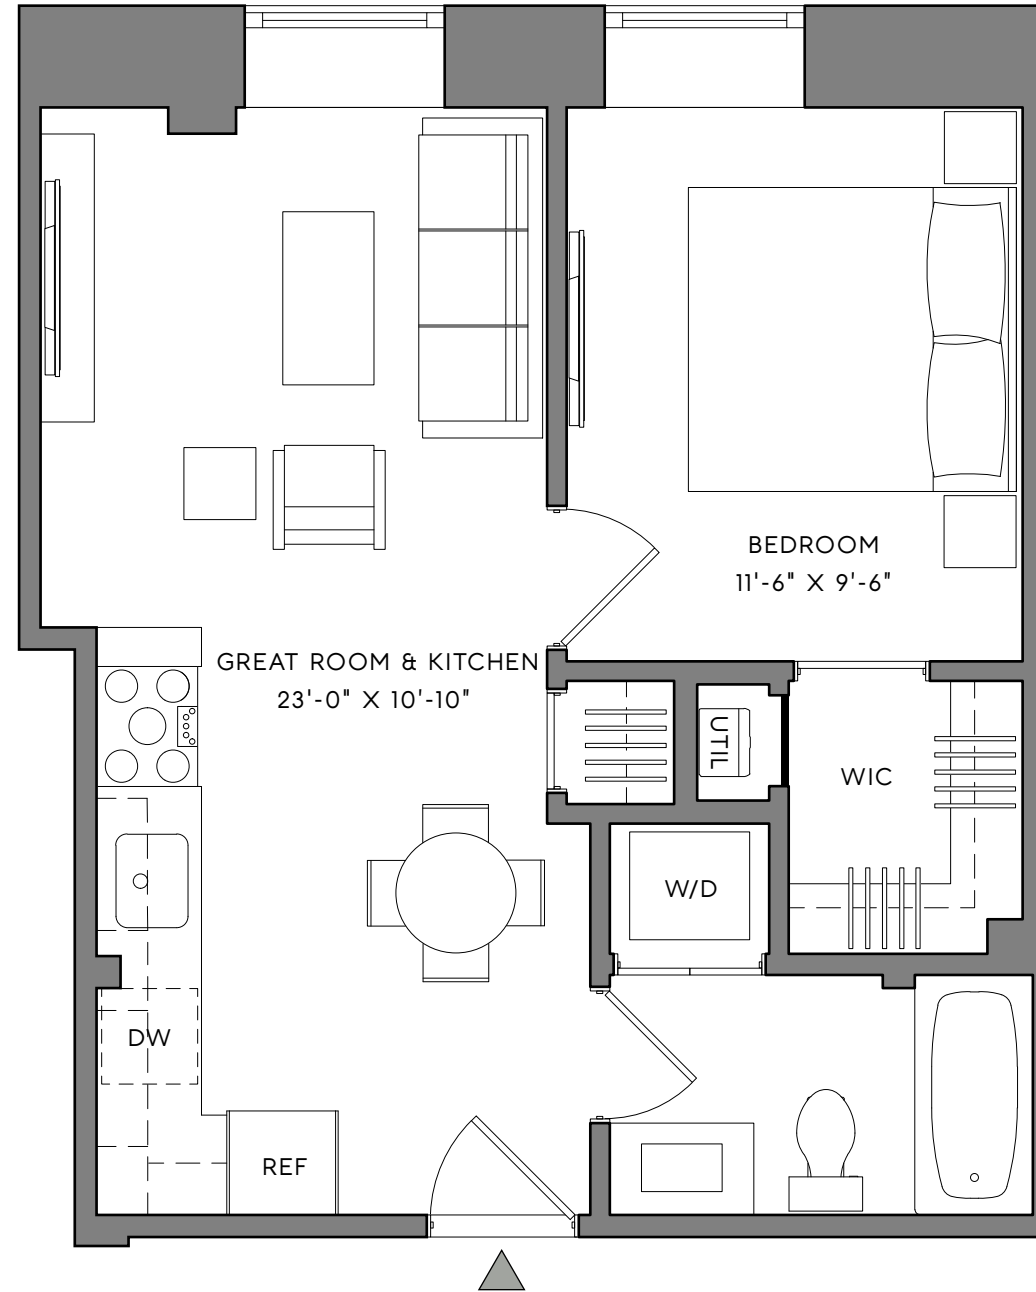

# 1881 BUILDING

UNIT 202,302

1 BEDROOM

1 BATHROOM

525 SF

10 GLENVILLE STREET  
GREENWICH, CT 06831  
THEMILLGREENWICH.COM  
203-813-3577

  Dimensions approximate.  
Unit 302 features vaulted ceilings.