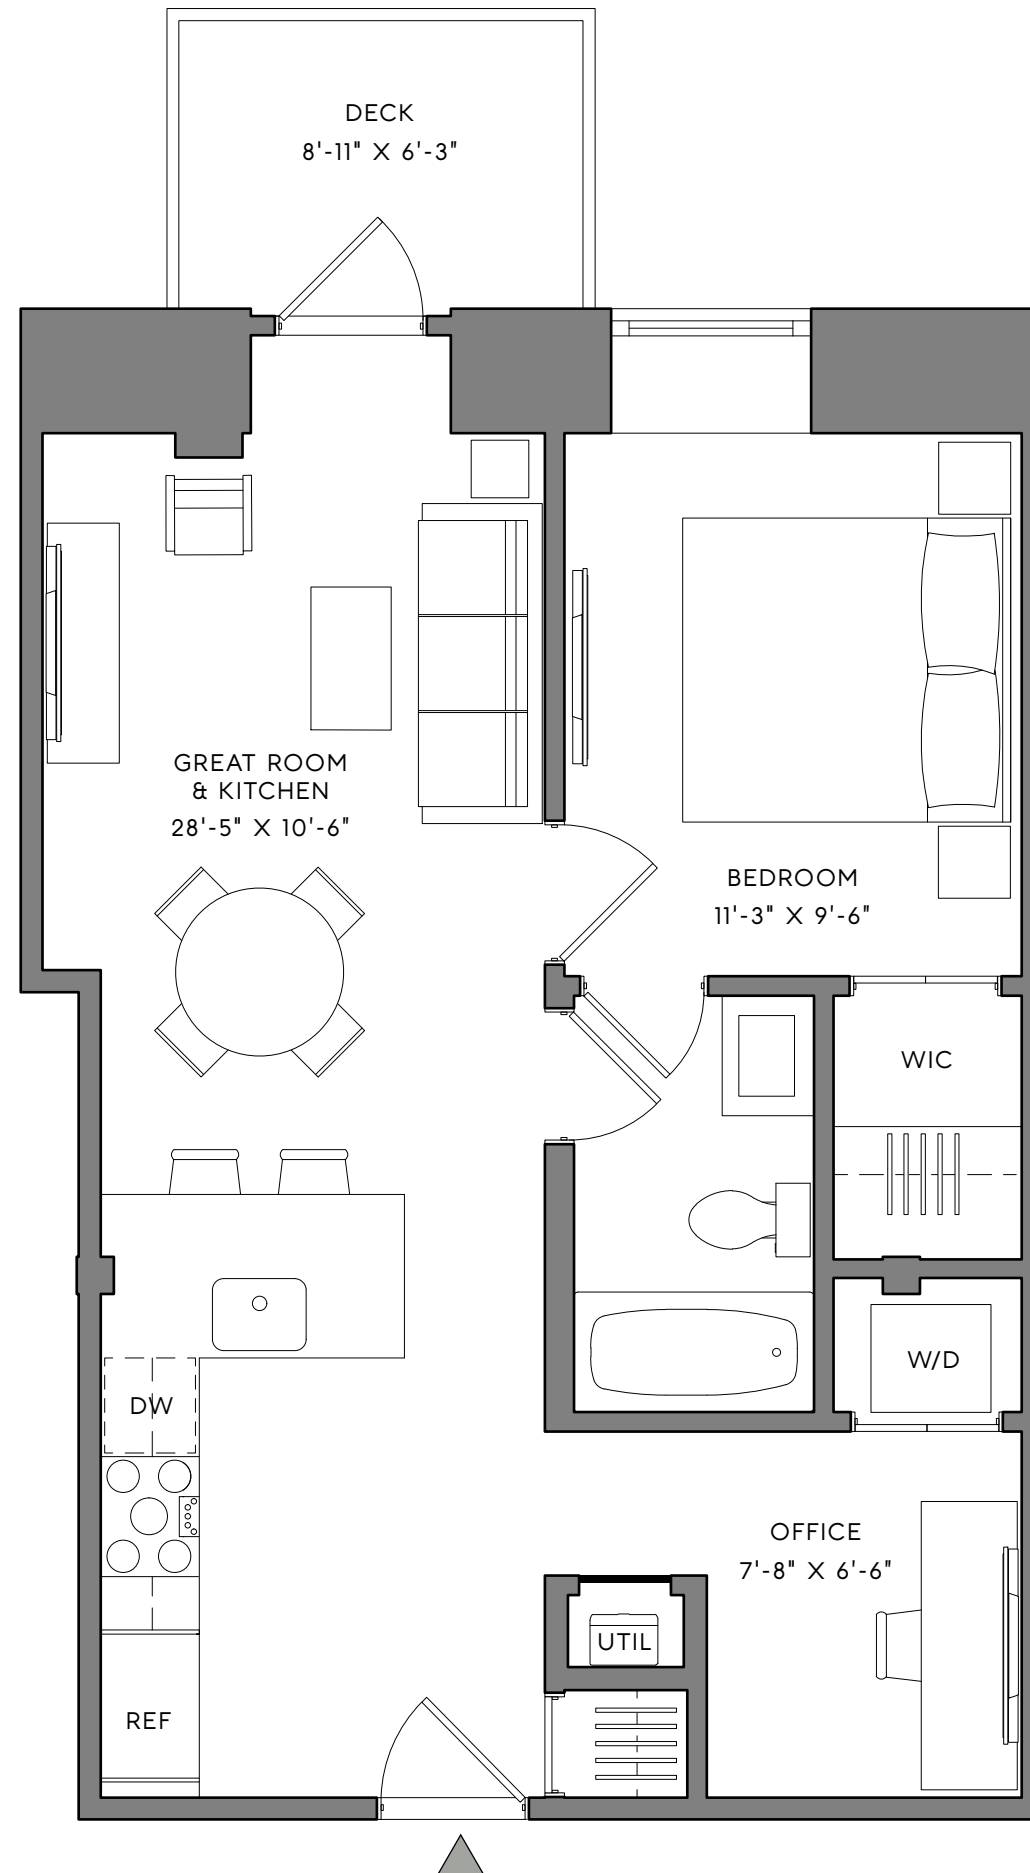

# 1881 BUILDING

## UNIT 102

1 BEDROOM

1 BATHROOM

OFFICE

638 SF

10 GLENVILLE STREET  
GREENWICH, CT 06831  
THEMILLGREENWICH.COM  
203-813-3577

 Dimensions approximate.