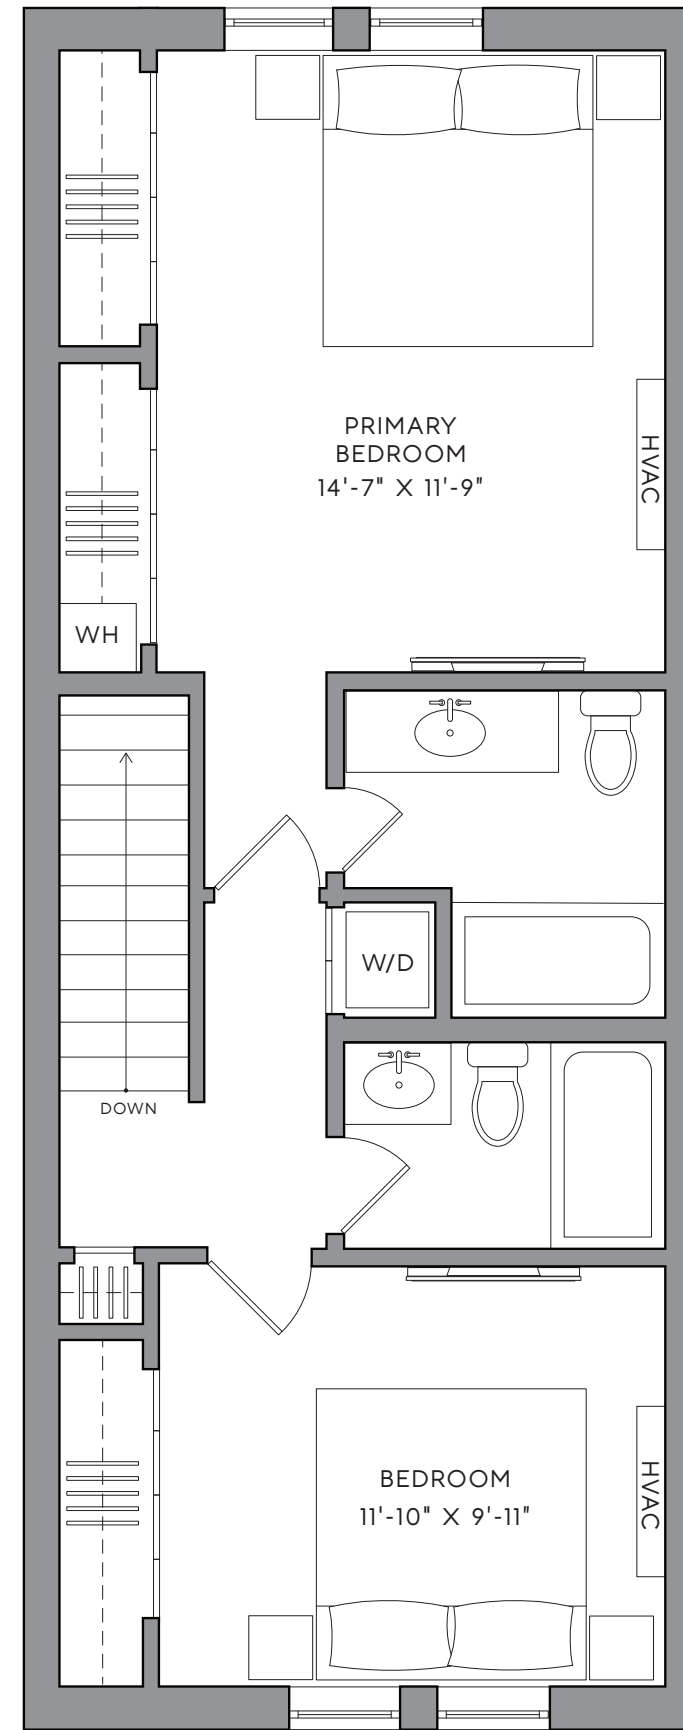

3 2 8

PEMBERWICK RD

10 GLENVILLE STREET
GREENWICH, CT 06831
THEMILLGREENWICH.COM
203-813-3577

LOWER LEVEL

UPPER LEVEL

UNIT 1,4,5,8,9,12
2 BEDROOM DUPLEX
2 BATHROOMS
1,174 SF