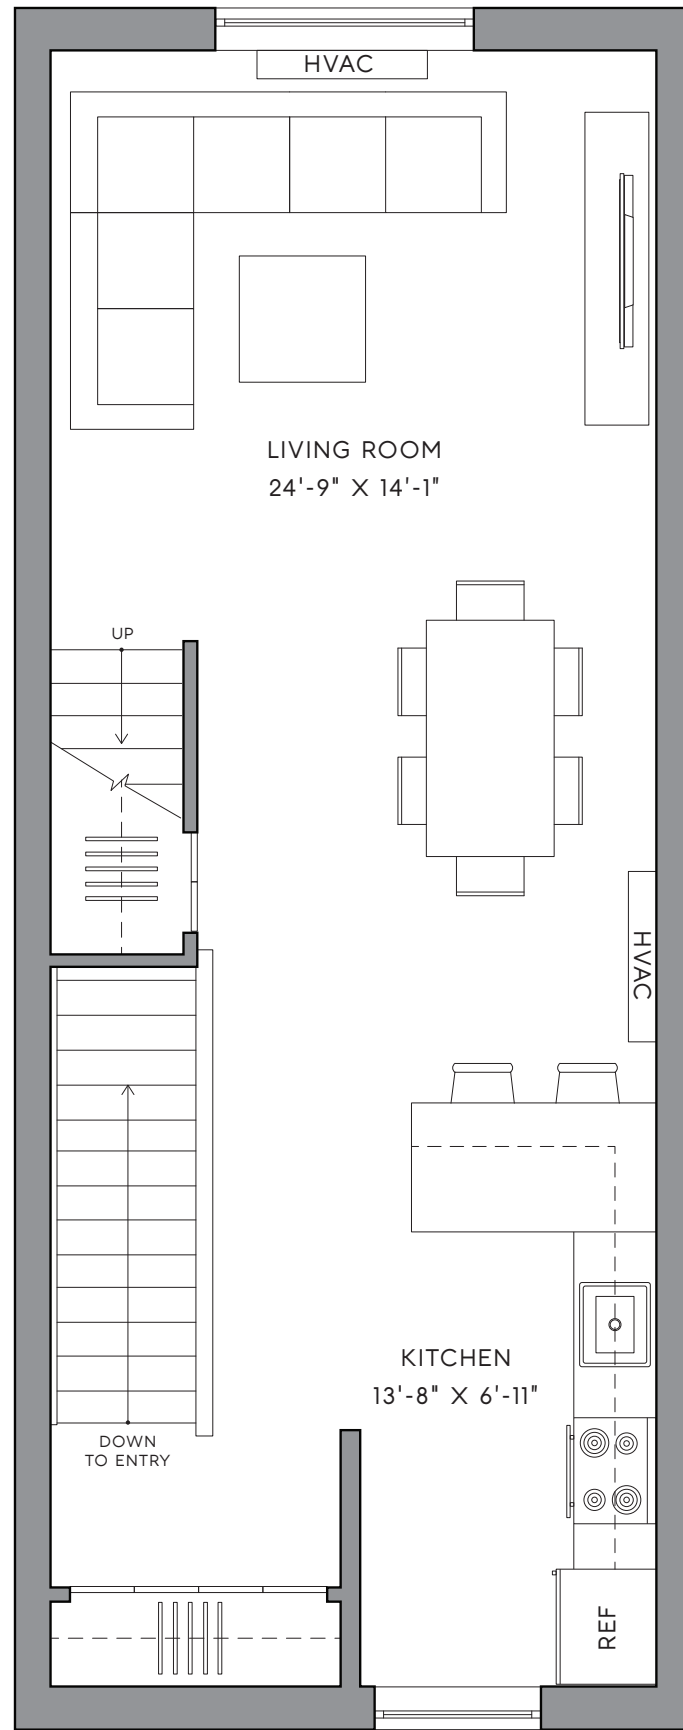

3 2 8

PEMBERWICK RD

10 GLENVILLE STREET
GREENWICH, CT 06831
THEMILLGREENWICH.COM
203-813-3577

LOWER LEVEL

UPPER LEVEL

UNIT 1,4,5,8,9,12
2 BEDROOM DUPLEX
2 BATHROOMS
1,174 SF