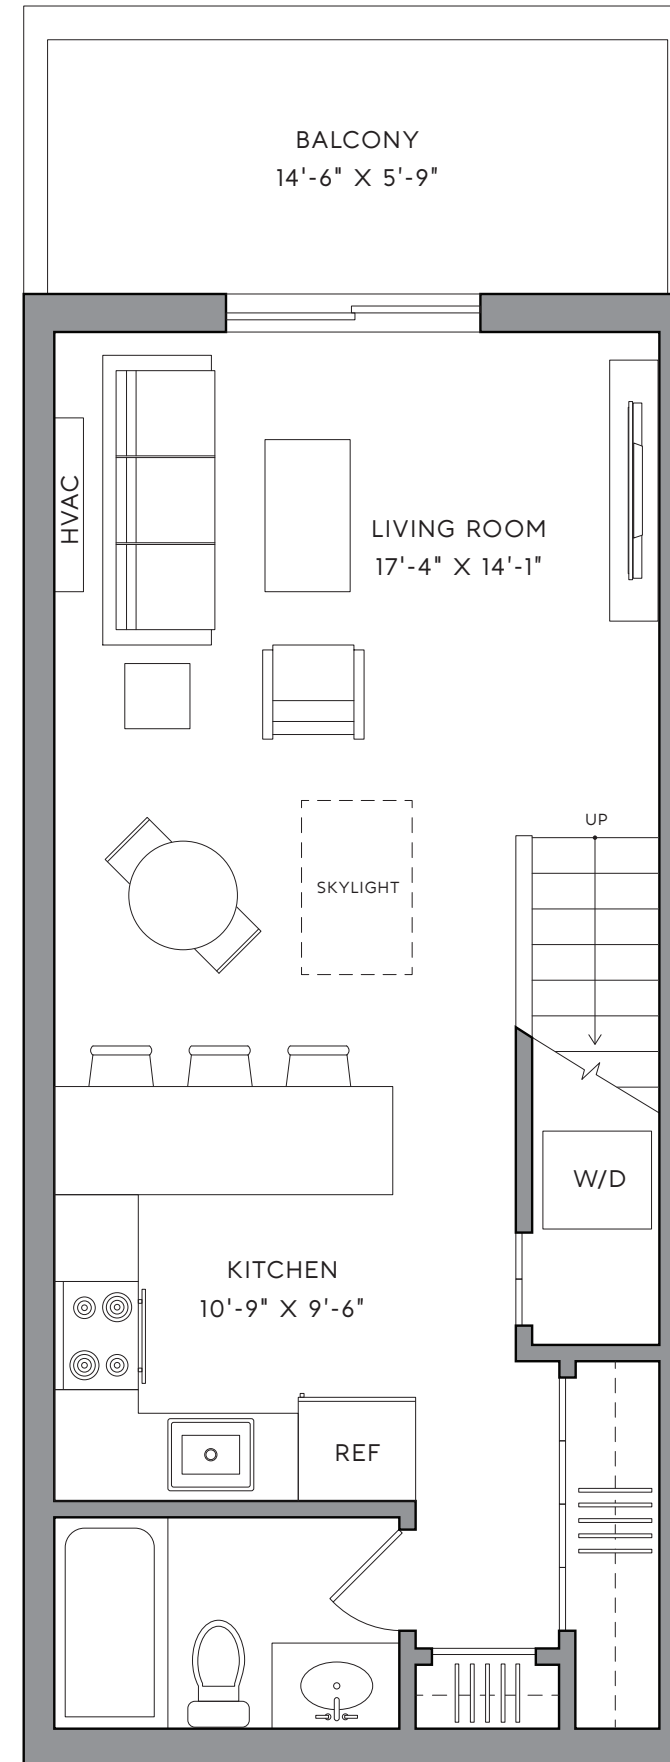

3 2 8

PEMBERWICK RD

UNIT 2,3,6,7,10,11

STUDIO LOFT
1 BATHROOM
662 SF

10 GLENVILLE STREET
GREENWICH, CT 06831
THEMILLGREENWICH.COM
203-813-3577

 Dimensions approximate.
3 unit layouts are mirror image