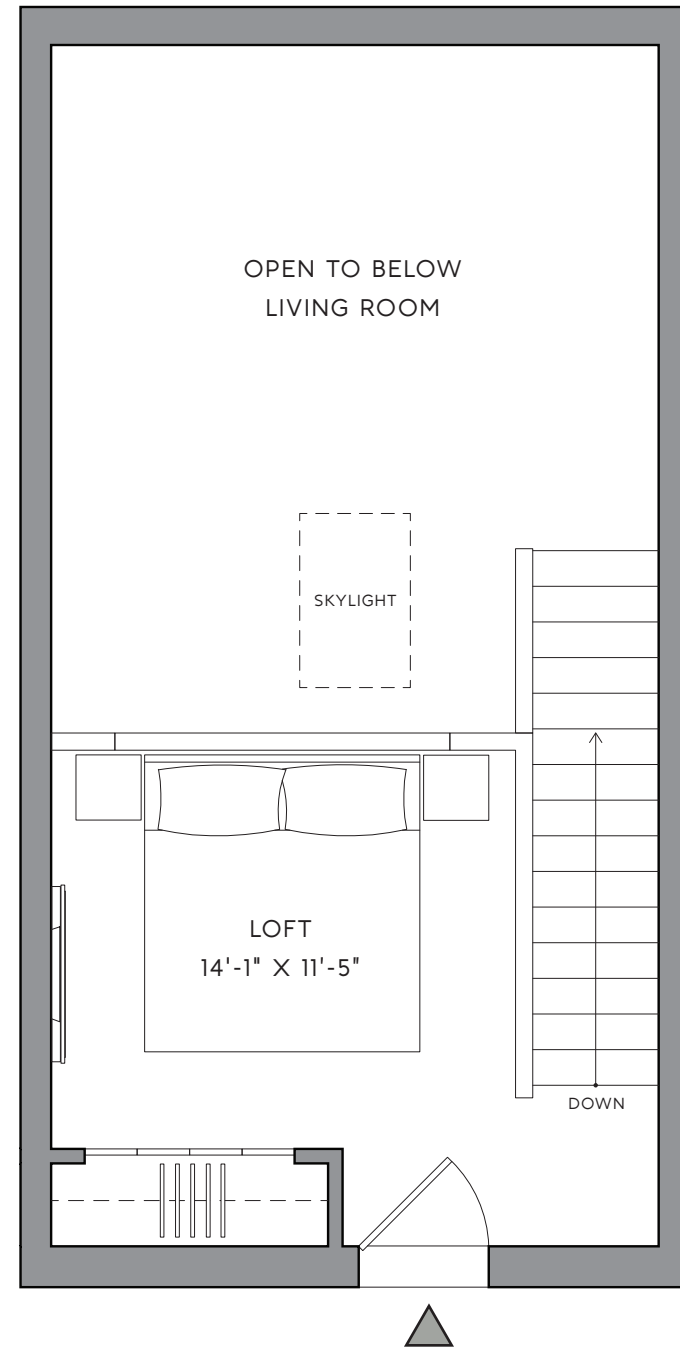

3 2 8

PEMBERWICK RD

UNIT 2,3,6,7,10,11

STUDIO LOFT
1 BATHROOM
662 SF

10 GLENVILLE STREET
GREENWICH, CT 06831
THEMILLGREENWICH.COM
203-813-3577

 Dimensions approximate.
3 unit layouts are mirror image